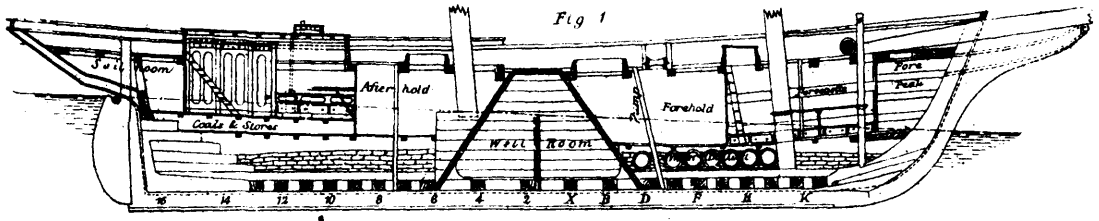

ENGLISH AND AMERICAN FISHING VESSELS.

(For Description, see Page 34.)

DIMENSIONS

Length (on L.W.L.)	78 6
Breadth	20 0
Draught (Mean)	9 0