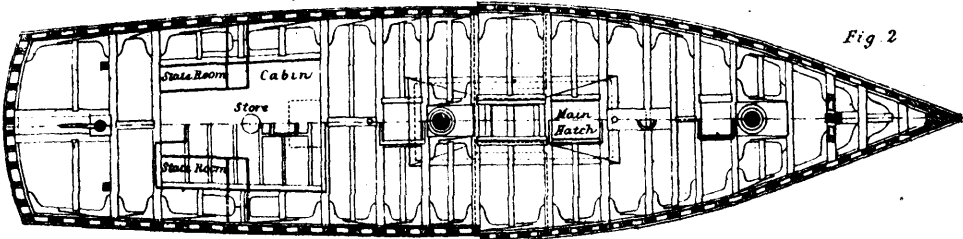

ENGLISH AND AMERICAN FISHING VESSELS.

(For Description, see Page 34.)

DIMENSIONS

Length (on L.W.L.)	78 6
Breadth	20 0
Draught (Mean)	9 0