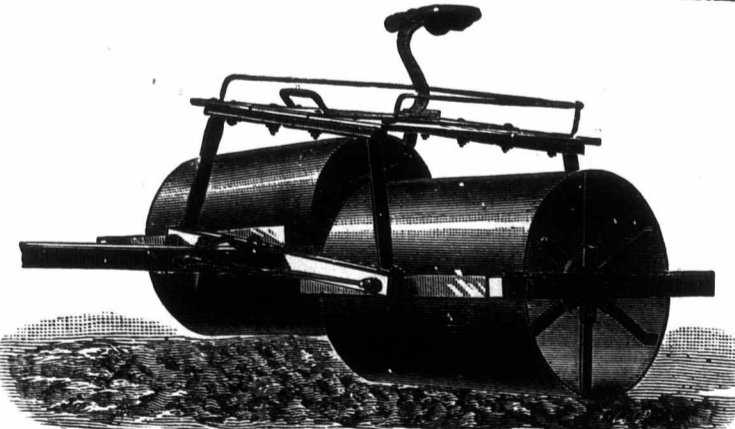

HAMILTON MICA ROOFING CO.

308-y-OM

Office - 108 James Street North, HAMILTON, ONT.

THE DALE PIVOTED LAND ROLLER

(Patented.) A STEEL ROLLER, THE DRUMS OF WHICH OSCILLATE ON PIVOTS AND ADAPT THEMSELVES TO THE UNEVENNESS OF THE GROUND.

It rolls all the ground, no matter how rough. There is no axle shaft, no strain, and consequently no wear. It is easily rolled between the drums.

THE DEMAND IS STEADILY INCREASING. IT IS UNANIMOUSLY RECOMMENDED BY THOSE FARMERS WHO HAVE USED IT. Orders are now being booked for the fall trade. Description and price furnished on application to.