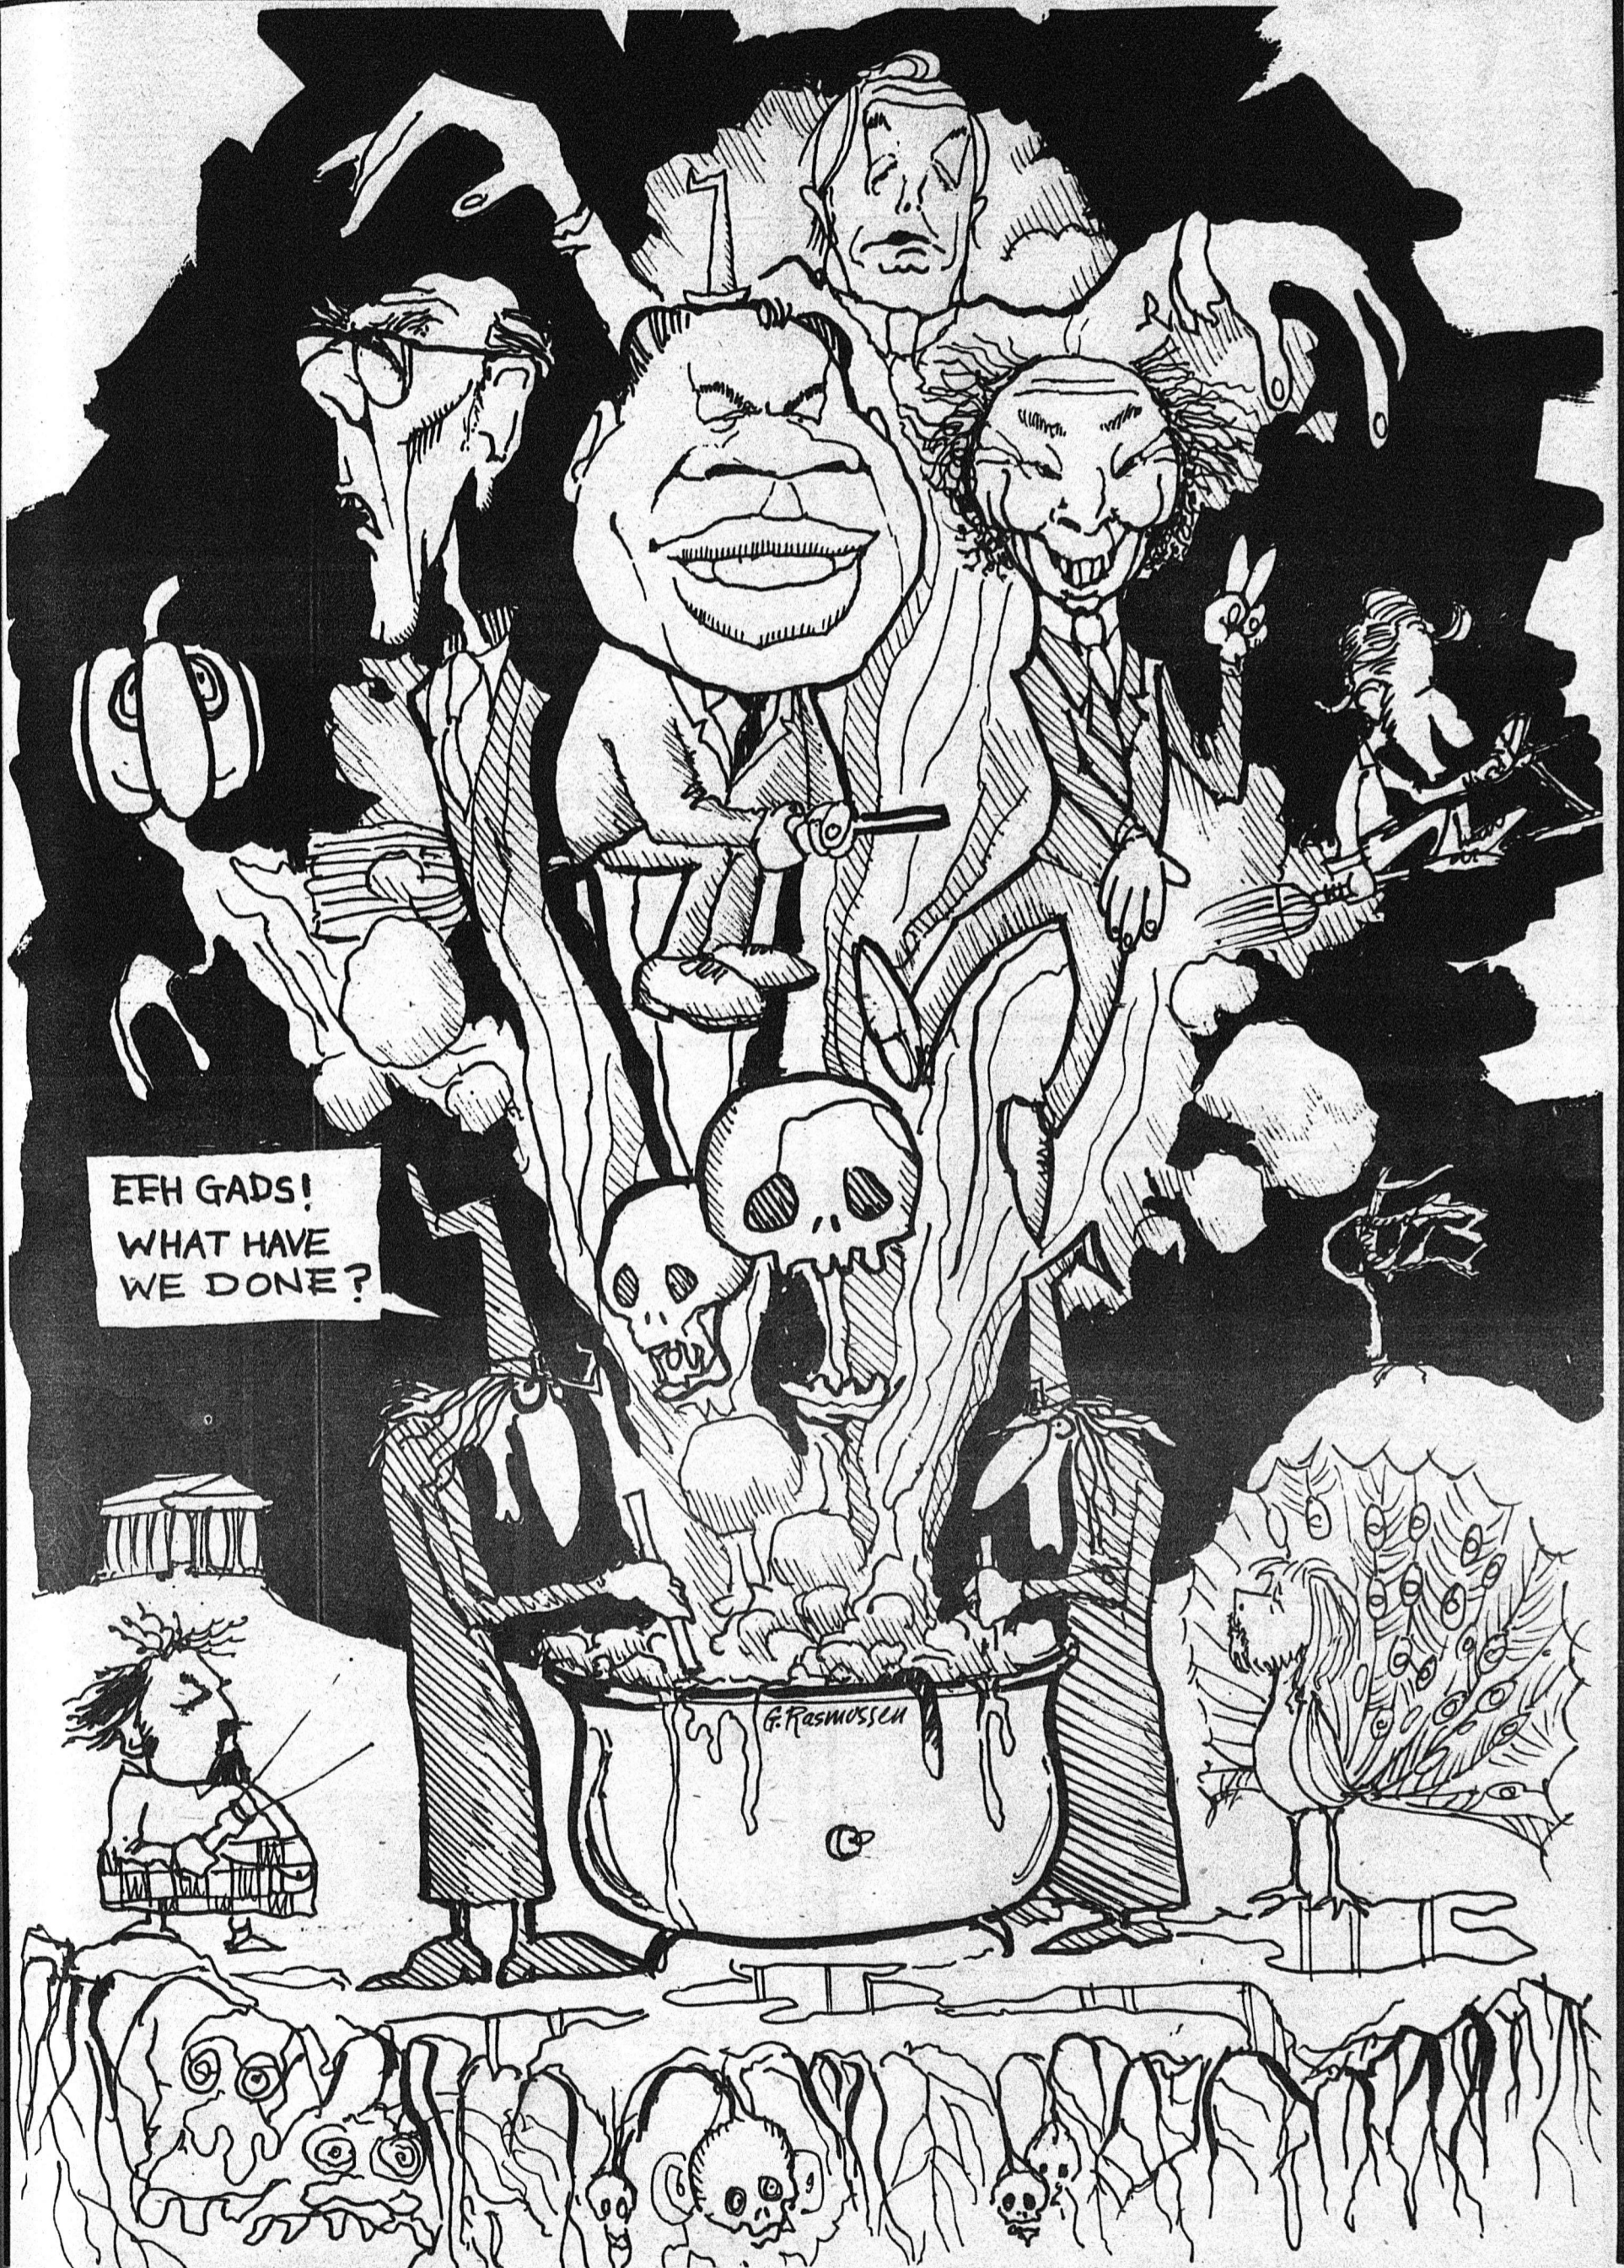

Hell is eternal
peril....

The Gateway

...and Fuller's is
always open.

VOL. LXVI, NO. 17. THE UNIVERSITY OF ALBERTA, EDMONTON, CANADA. THURSDAY, OCTOBER 30, 1975. SIXTEEN PAGES.

Last year's Hallowe'en front page reprinted by popular demand