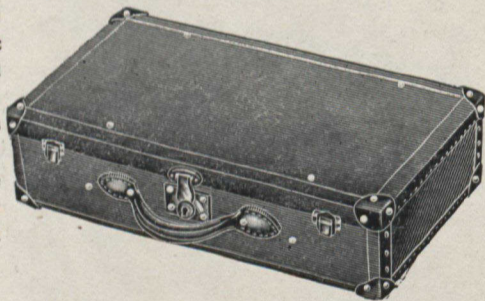

An Unusual Trunk Value

A4-012. Our July Sale Trunk this year is the most up-to-date trunk we have ever offered, made up in square style with the improved narrow slats, trimmed with heavy brass corner bumpers and valance clamps, strong two-lever brass lock and side clamps. This trunk is fiber bound all around which is one of the most serviceable bindings used. It will not rust like steel, or chip off like leather, and being bound all around protects the canvas where it turns over the edge. It contains full covered tray and hat box, also extra dress tray, two outside leather straps rivetted to sheet iron bottom.

Sale Price
 32-in. **5³⁰** 34-in. **5⁶⁰** 36-in. **5⁹⁰**

Smooth Grained Suit Case

A4-013. Smooth Grained Genuine Cowhide Suit Case, made on a strong steel frame, fitted with the most up-to-date American brass lock and side clasps, full lined with inside pocket and straps, strong padded handle, sewn and rivetted to case.