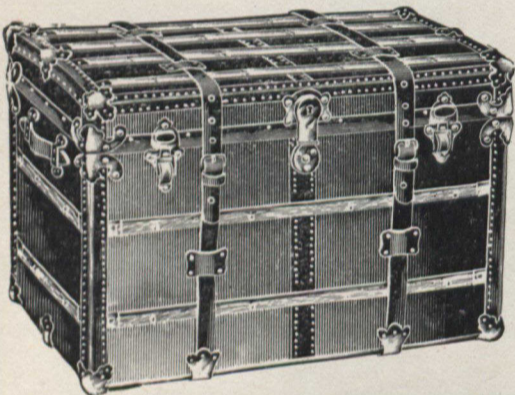

Our Flag 10-piece Toilet Set **1⁷⁵**

A8-018. A very handsome English Semi-Porcelain Toilet Set, body is of the very best, highly glazed and heavily embossed. The set is well modelled with extra large rolled-edge basin. The decoration consists of neat floral flags in a dainty peacock green, put on under the glaze and cannot wear off.
Sale Price 1.75

The Harvest 40-piece Tea Set **1⁶⁵**

A8-017. The body is high grade English semi-porcelain, pure white, and heavily glazed, decorated under the glaze, in a rich peacock blue, in flowers and conventional design combined. Composition of set—12 tea plates, 12 cups, 12 saucers, 2 cake plates, 1 slop bowl, 1 cream jug.
Sale Price 1.65

An Unusual Trunk Value

A4-012. Our July Sale Trunk this year is the most up-to-date trunk we have ever offered, made up in square style with the improved narrow slats, trimmed with heavy brass corner bumpers and valance clamps, strong two-lever brass lock and side clamps. This trunk is fiber bound all around which is one of the most serviceable bindings used. It will not rust like steel, or chip off like leather, and being bound all around protects the canvas where it turns over the edge. It contains full covered tray and hat box, also extra dress tray, two outside leather straps rivetted to sheet iron bottom.

Sale Price
 32-in. **5³⁰** 34-in. **5⁶⁰** 36-in. **5⁹⁰**

Smooth Grained Suit Case

A4-013. Smooth Grained Genuine Cowhide Suit Case, made on a strong steel frame, fitted with the most up-to-date American brass lock and side clasps, full lined with inside pocket and straps, strong padded handle, sewn and rivetted to case.