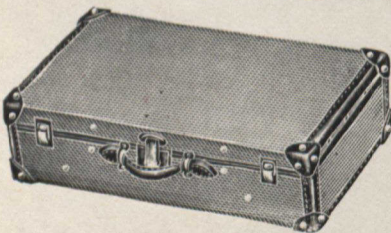

An Unusual Trunk Value

A4-012. Our July Sale Trunk this year is the most up-to-date trunk we have ever offered, made up in square style with the improved narrow slats, trimmed with heavy brass corner bumpers and valance clamps, strong two-lever brass lock and side clamps. This trunk is fiber bound all around which is one of the most serviceable bindings used. It will not rust like steel, or chip off like leather, and being bound all around protects the canvas where it turns over the edge. It contains full covered tray and hat box, also extra dress tray, two outside leather straps rivetted to sheet iron bottom.

Sale Price
 32-in. **5³⁰** 34-in. **5⁶⁰** 36-in. **5⁹⁰**

Smooth Grained Suit Case

A4-013. Smooth Grained Genuine Cowhide Suit Case, made on a strong steel frame, fitted with the most up-to-date American brass lock and side clasps, full lined with inside pocket and straps, strong padded handle, sewn and rivetted to case.

Sale Price
 22-inch **4³⁸** 24-inch **4⁶³** 26-inch **4⁸⁸**

Matting Suit Case

A4-014. Feather-weight Suit Case, made up in Japanese matting, leather capped corners, linen lined, with inside straps, brass lock and side clasps. This case is made exactly like a leather one but is twice as light.