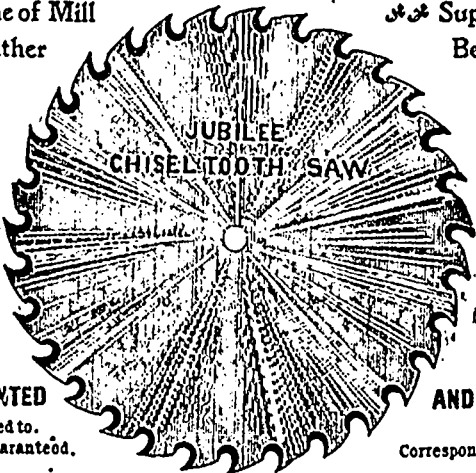

# THE JAMES ROBERTSON CO., Limited.

Manufacturers of.....

Saws of All Description

A Full Line of Mill  
Rubber and Leather  
Metal, &c., always

Supplies, including  
Belting, Babbit  
carried in stock.

Head Office:  
144 William St.  
MONTREAL

Factories at  
MONTREAL,  
TORONTO,  
and  
ST. JOHN, N.B.

ALL OUR SAWS  
FULLY WARRANTED  
Orders promptly attended to.  
Satisfaction Guaranteed.

CIRCULAR, GANG  
AND MILL SAWS A  
SPECIALTY  
Correspondence Solicited.