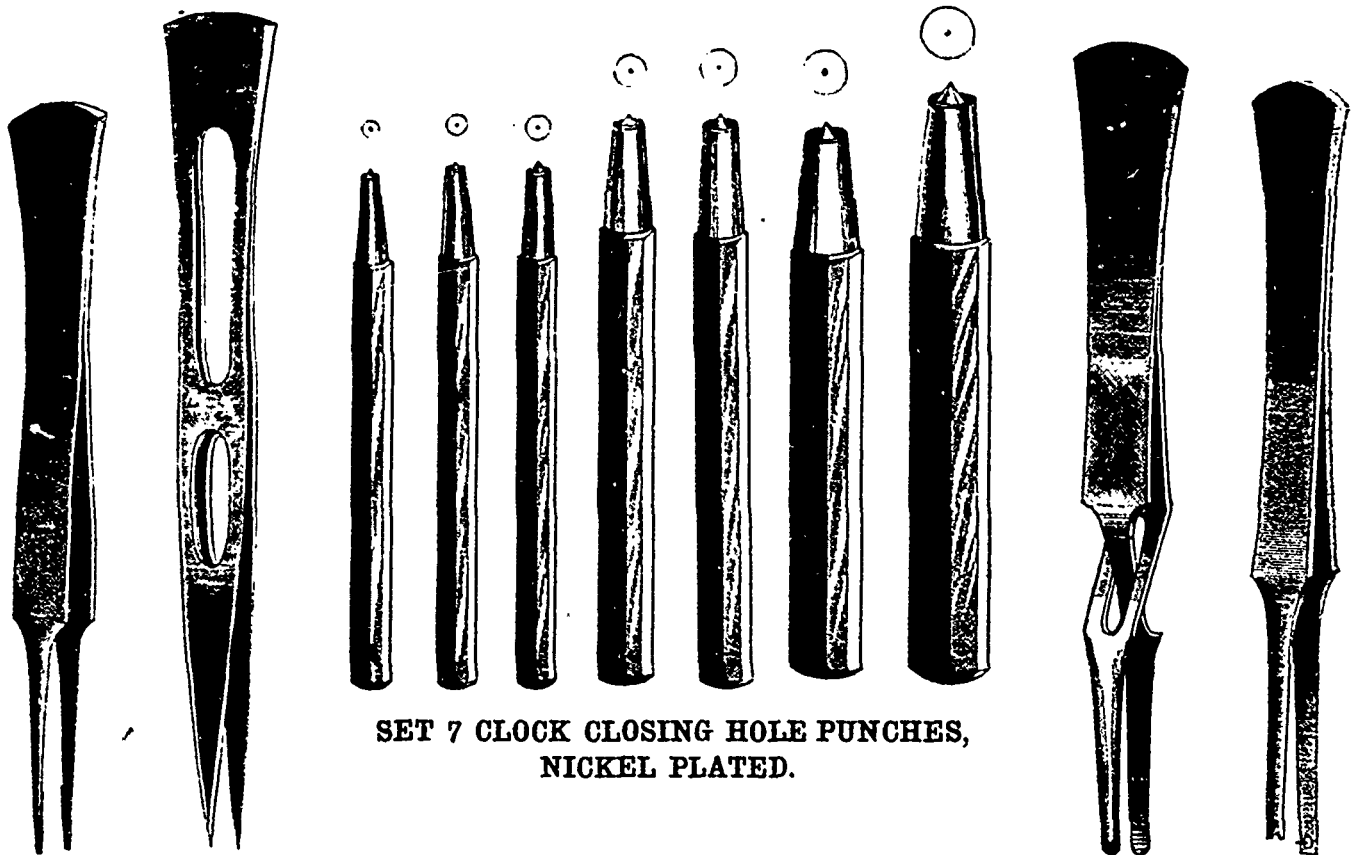

P. W. ELLIS.

R. Y. ELLIS.

M. C. ELLIS.

P. W. ELLIS & CO.,

NO. 31 KING STREET EAST, - - TORONTO,

Manufacturing Jewelers, Watchmakers, & Engravers,

IMPORTERS AND JOBBERS.

AMERICAN JEWELLERY,

**WATCHMAKERS', JEWELERS' AND ENGRAVERS' TOOLS, MATERIALS,
SILK GUARDS. | LATHES AND GENERAL SUPPLIES. | SILK ALBERTS.**

Diamonds, Real and Imitation Stones

**SET 7 CLOCK CLOSING HOLE PUNCHES,
NICKEL PLATED.**

RINGS.

Novelties in Diamond, Gem, Signet and Ladies' Rings. Elegant Carved Patterns of Band Keepers, and In-crust Stone Rings.

A Speciality, assorted Patterns of 9 and 15 Kt. Gem Rings, in cases of Half and One Dozen, at Special Prices.