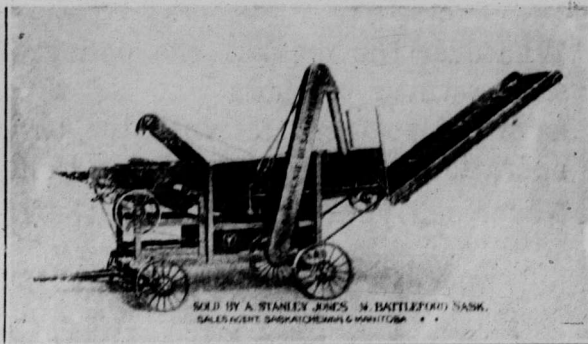

CANADIAN EXPLOSIVES LIMITED
Montreal—Victoria

Cheap Lumber for Farmers

THE CO-OPERATIVE LUMBER CO.
901 Hornby Street **Vancouver, B. C.**

Are now selling carloads of Coast Lumber to farmers direct from the mill co-operatively, in mixed cars of Dimension, Shiplap and Boards, Finish Lumber, Doors and Windows, Shingle, Lath, Mouldings, etc. We can save you \$150.00 per car and upwards. All lumber guaranteed first quality. Fir Shiplap, all widths, \$18.50 per 1,000 square feet, delivered your station. 40c point. All other lumber equally as cheap.

WRITE FOR PRICE LIST.

AGENTS WANTED.

\$612.00 Complete Threshing Outfit

8 H.P. Engine, Carrier, High Loader, Chaff Return, and all Belts

Can be mounted on one platform on any wagon. Capacity 400 to 1,000 bu. according to grain. Large stocks at North Battleford.

Smaller Sizes from \$383.00 Engine and Separator

Carriage paid in Saskatchewan. Out shows Separator at \$284 and \$317. FREIGHT PAID IN MANITOBA AND SASKATCHEWAN mounted on special \$65 truck. Extendable to 16 feet to carry whole outfit. Write for free catalogue and time terms.