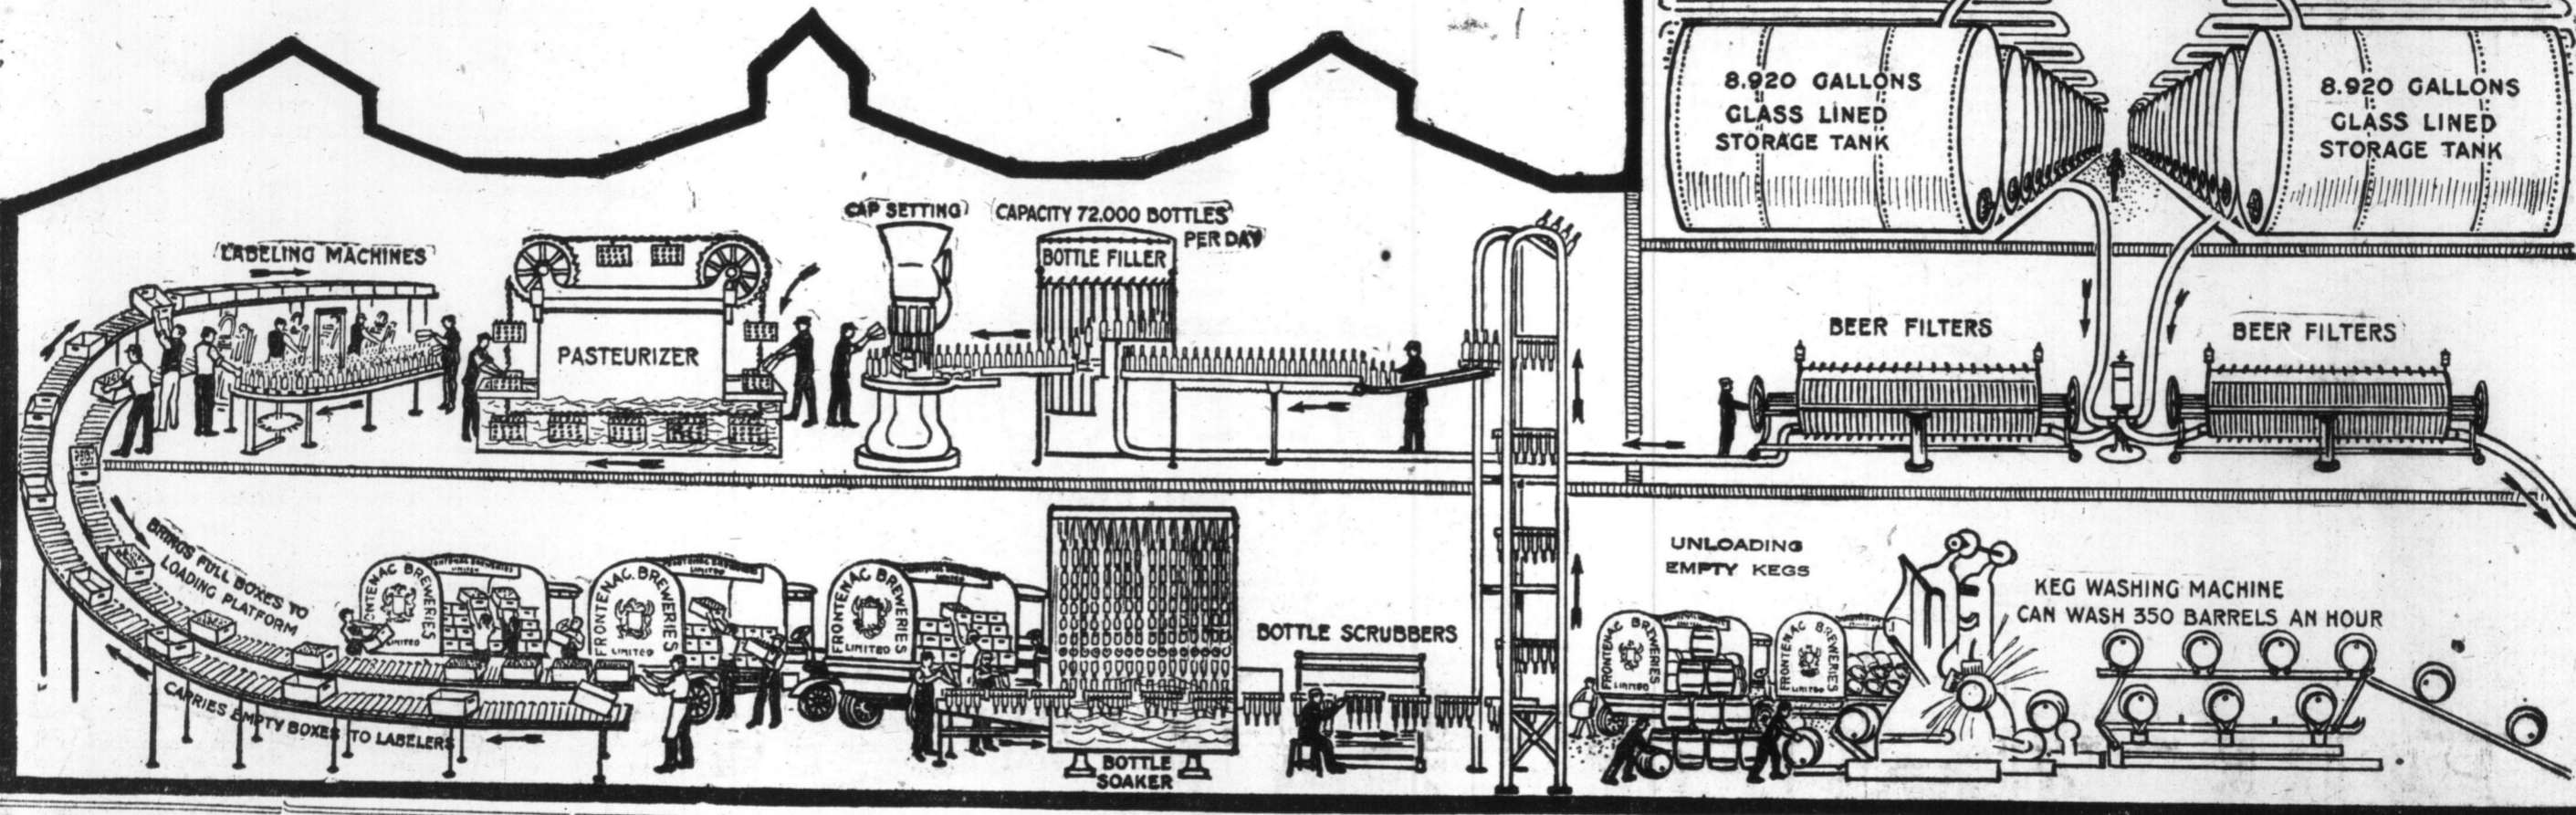

- 1.—The malt received in car-loads is elevated to the malt bins.
- 2.—The malt from these bins is ground in the mill and elevated to the mash-tub.
- 3.—In the mash-tub, the malt and water are thoroughly mixed by a powerful propeller turned by a 35 horse-power electric motor, and forms what is known as the wort.
- 4.—The wort flows from the mash-tub to the filter-tub where the grains are strained and sent down to the grain tank, and the extract of malt flows to the kettle to be boiled.
- 5.—In the kettle, the extract is boiled by steam and the hops are inserted there.
- 6.—After boiling, the extract is forced by a powerful electric pump to the upper story of the fermenting room and goes through the serpentine enclosed cooler and thence to the enclosed glass-lined fermenters, where yeast is added.
- 7.—After eight days in the fermenter, the beer flows to the storage tanks for ageing. Note the cooling pipes under the ceiling.
- 8.—Before going to the bottle or keg fillers, the beer is thoroughly filtered.
- 9.—The kegs used are of glass-lined steel to insure thorough cleanliness. These are mechanically scrubbed on the outside and get four powerful sprayings inside, hot and cold water alternately.
- 10.—The brewery has been most fortunate in finding on its premises an artesian well, yielding an unlimited supply of water of the very best quality that could be desired for brewing. This water is extremely cold and of great value for cooling the beer and also the ice-machine condensers.

This Week at the Theatres

of joyous of savory morsels in "The Mummy and the Humming Bird," the film adaptation of the play by Isaac Henderson in which the famous Players Film Company presents the celebrated Frohman star, Charles Cherry, who makes his screen debut at the Madison in this latest Paramount picture.

Red Cross Contributions

DR. J. GOLLIS BROWNE'S CHLORODYNE
The Best Remedy Known for COUGHS, COLDS, ASTHMA, BRONCHITIS, Acts like a Charm in DIARRHOEA, DYSENTERY and CHOLERA. Checks and Arrests FEVER, GROUP, AGUE.

The only palliative in NEURALGIA, GOUT, RHEUMATISM, TOOTHACHE.

Convincing medical testimony with each bottle.

Sold by all chemists.

Prices in England, 1s 1/2d, 2s 9d and 4s 6d.

—Agents—
LYMAN BROS. & CO. LIMITED, TORONTO.

WHITE HORSE SCOTCH
Time is the great test. Since 1742 the connoisseur's whisky.

A Suitable Christmas Greeting
SEND YOUR FRIEND A PICTURE OF THE KING

Enclose your card, together with twenty-six cents and the coupon, which appears on another page—we will mail it with your compliments. This splendid picture is mounted ready for the frame.

This Certificate
or Making Money From the Soil

SHOW YOUR PATRIOTISM IF YOU CAN'T FIGHT HELP TO FEED GROW SOMETHING

together with $1.50, presented at The World, 40 West Richmond street, Toronto, or 40 South McNab street, Hamilton, entitles bearer to a copy of the new book, "MAKING MONEY FROM THE SOIL." By mail add parcel postage—7 cents first zone, 13 cents Ontario, 20 cents in Canada.

Red Cross Contributions

land, Ont. 100.00
Perth, Ont. Branch, C.R.C.S. 25.00
Quebec Prov. Branch, C.R.C.S. 200.00
Ladies of Pacific, B.C. 27.00
L.O.O.F., Hanover, Ont. 5.00
Nova Scotia Prov. Branch 1,955.74
Red Cross Society, Div. S., Chippewyan, Ont. 600.00
Red Cross Aux., Echo Bay, Ont. 31.20
Red Cross Aux., Plum Hollow, Ont. 10.00
Red Cross Aux., Barlow, Ont. 25.00
St. Paul's Church, collection, Chippewyan, Ont. 70.20
St. Catharines Branch, C.R.C.S. 1,000.00
Sudbury Branch, C.R.C.S. 200.00
St. Alban's Lodge, S.O.E., Toronto 90.00
Saskatchewan Prov. Branch, C.R.C.S. 4.00
Sunderland, Ont., Ladies' Aid Soc. 50.00
Toronto Branch, C.R.C.S. 8,000.00
Victoria S.S., No. 21, Ont. 56.21
N. Vancouver, B.C., C.R.C.S. 50.00
Women's Institutes—1,000.00
Ayr, Ont. 75.00

Dr. J. Gollis Browne's Chlorodyne

Walsh, Alta. 9.00
Wreston, Ont. 25.00
Port Elgin, Ont. 150.00
Poplar, Ont. 30.00
Woodville, Ont. 50.00
Aurora, Ont. 20.00
King East, Ont. 6.00
Gore Bay, Ont. 22.55
Port Elgin, Ont. 150.00
Women's Patriotic League, Lyndhurst, Ont. 40.00
Women's Patriotic League, Newmarket, Ont. 100.00
War Auxiliary, Inglewood, Ont. 600.00
Women's Patriotic Auxiliary, Toronto 20.00
Women's Pat. League, Beaches Branch, Toronto 9.00
Whitby, Ont. 24.00
Women's Pat. League, Windsor 172.00
Women's Pat. League, Listowel 15.00
By sale of material, etc. 441.24