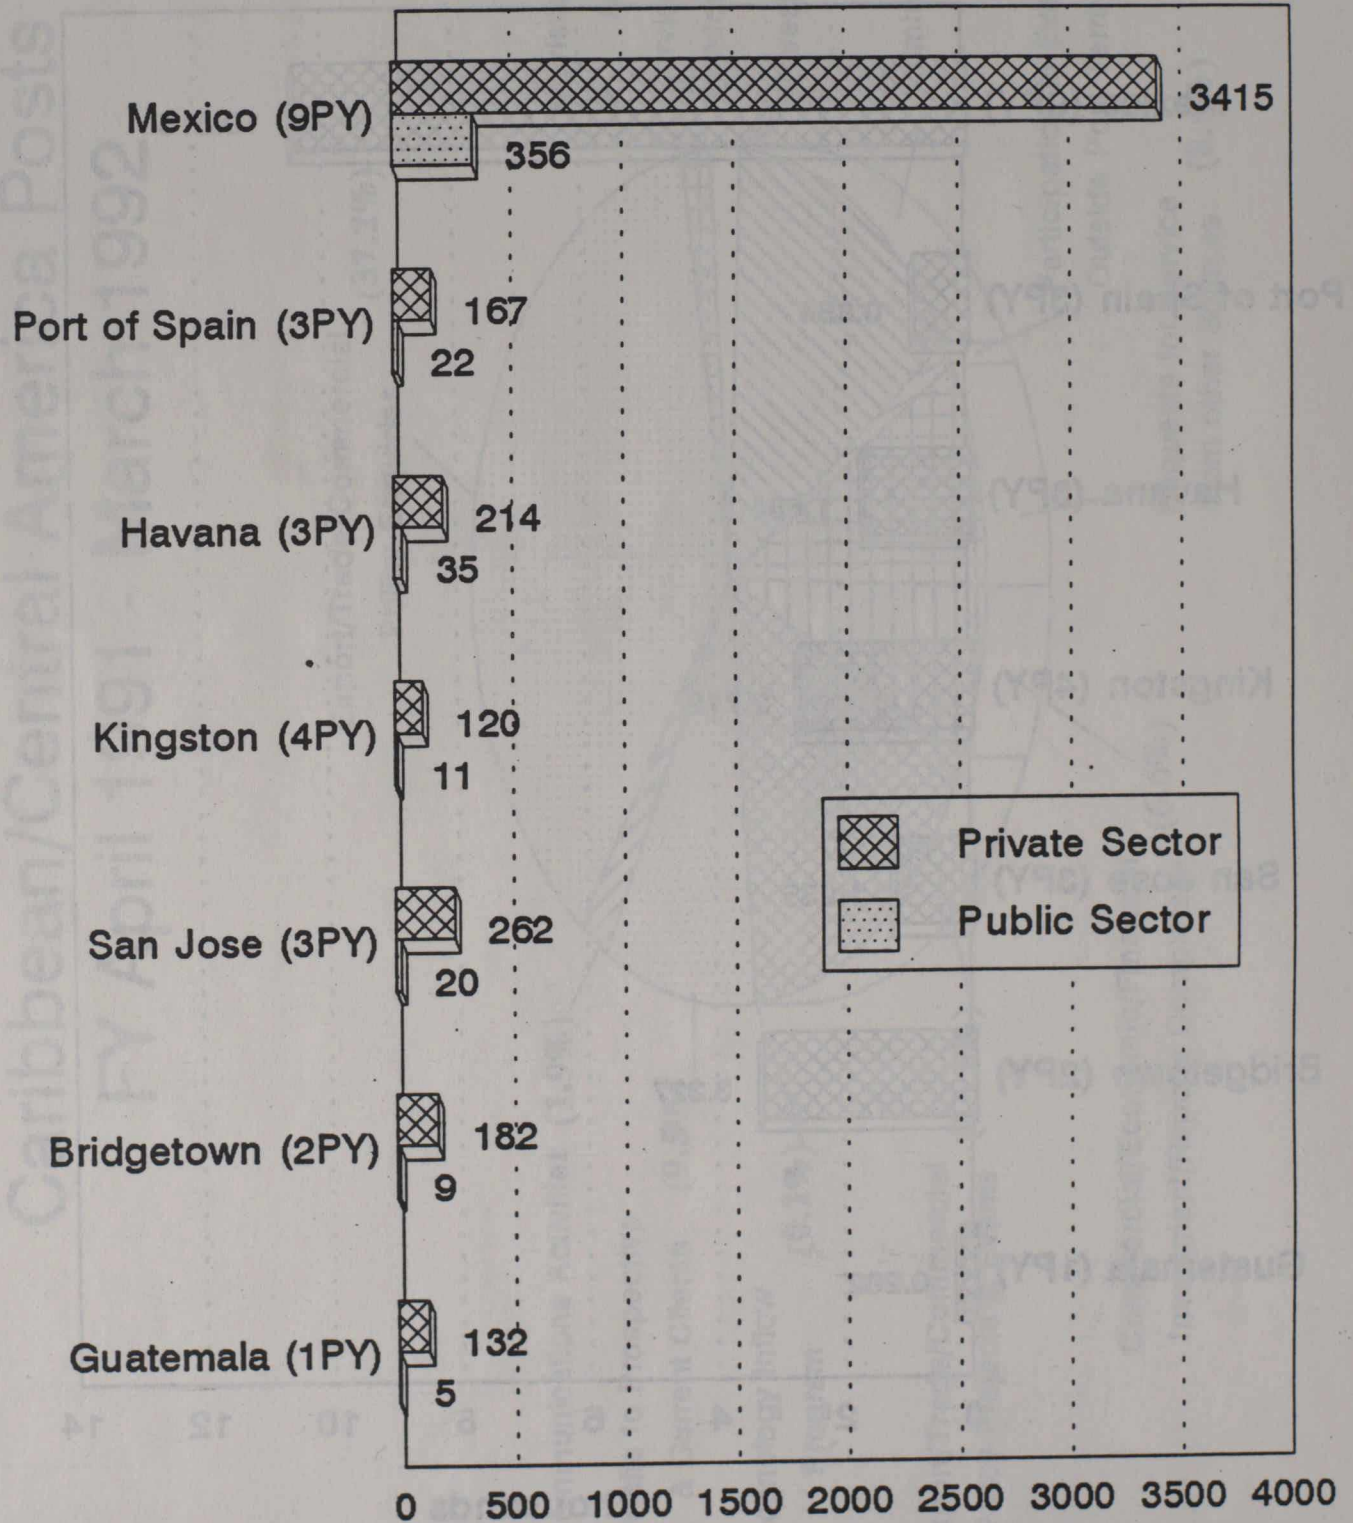

Selected Workload Indicators

Canadian Business Visitors

Caribbean/Central America Posts

(PY refers to Trade Program PYs)

FY April 1991 - March 1992