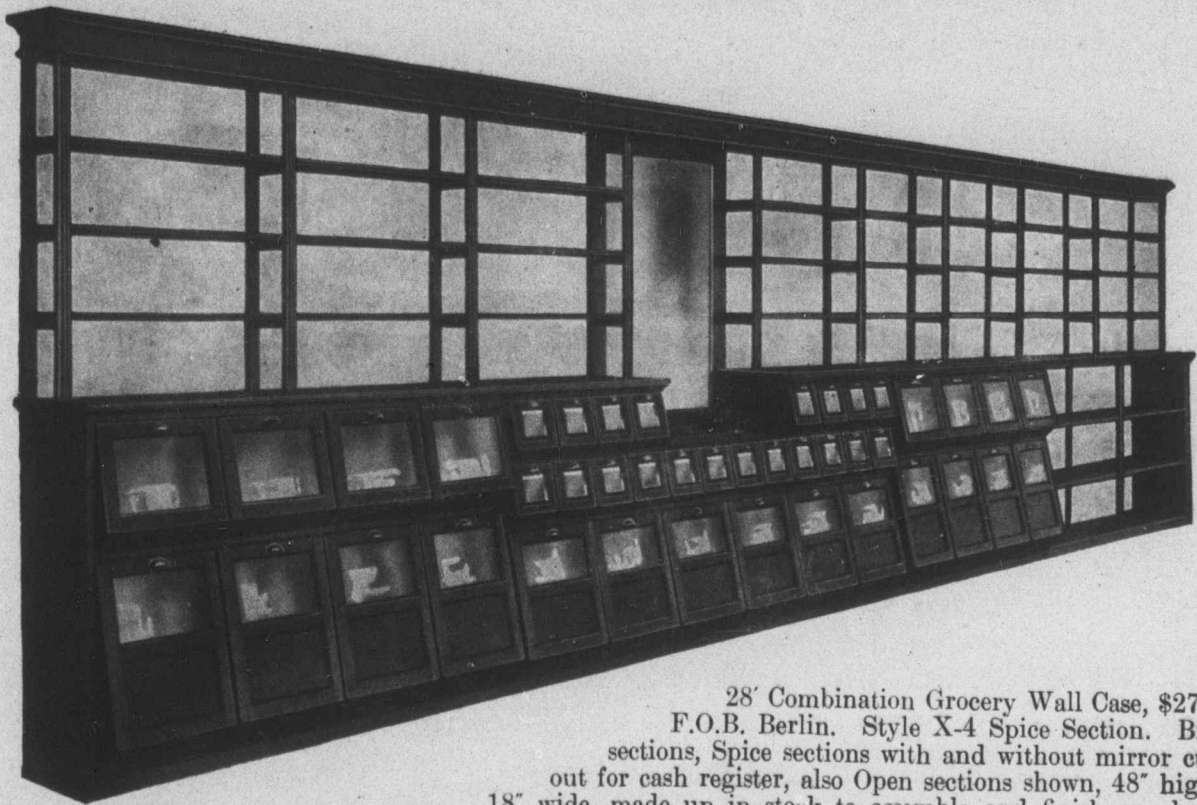

CANADIAN GROCER

28' Combination Grocery Wall Case, \$275  
 F.O.B. Berlin. Style X-4 Spice Section. Bin  
 sections, Spice sections with and without mirror cut  
 out for cash register, also Open sections shown, 48" high,  
 18" wide, made up in stock to assemble and finish on short  
 order in all lengths. Shelving shown is 48" high and 10" wide.

Counter No. 11. Best sales  
 counter made. Bevel glass dis-  
 play is up in line of vision and  
 avoids breaking of glass and  
 unsightly appearance often seen  
 in full glass front counters.

With shelves . . . . . \$6.25 ft.  
 1 row bins . . . . . 8.25 ft.  
 2 row bins . . . . . 8.75 ft.  
 F.O.B. Berlin.

Lengths 10 feet and up. Any  
 variation of rear equipment to  
 order. Use the roomy *Patented  
 Bins*, air-tight and sanitary, in-  
 stead of awkward, out-of-date  
 drawers for foodstuffs.

Send your floor plan and specifications, and get particulars of refitting  
 to reduce cost of doing business and waste of stock in your store