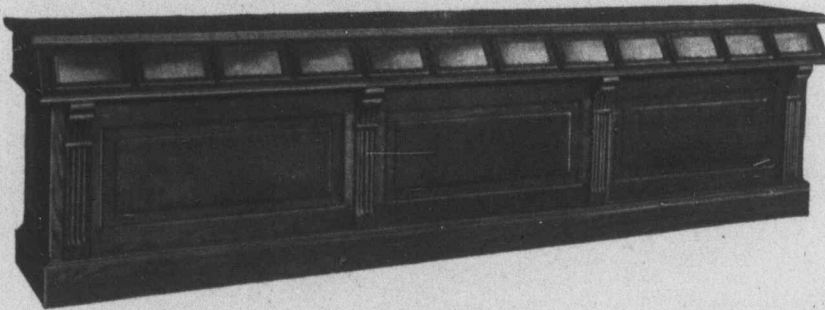

CANADIAN GROCER

28' Combination Grocery Wall Case, \$275  
 F.O.B. Berlin. Style X-4 Spice Section. Bin  
 sections, Spice sections with and without mirror cut  
 out for cash register, also Open sections shown, 48" high,  
 18" wide, made up in stock to assemble and finish on short  
 order in all lengths. Shelving shown is 48" high and 10" wide.

Counter No. 11. Best sales  
 counter made. Bevel glass dis-  
 play is up in line of vision and  
 avoids breaking of glass and  
 unsightly appearance often seen  
 in full glass front counters.

With shelves . . . . . \$6.25 ft.  
 1 row bins . . . . . 8.25 ft.  
 2 row bins . . . . . 8.75 ft.  
 F.O.B. Berlin.

Lengths 10 feet and up. Any  
 variation of rear equipment to  
 order. Use the roomy *Patented  
 Bins*, air-tight and sanitary, in-  
 stead of awkward, out-of-date  
 drawers for foodstuffs.

Send your floor plan and specifications, and get particulars of refitting  
 to reduce cost of doing business and waste of stock in your store