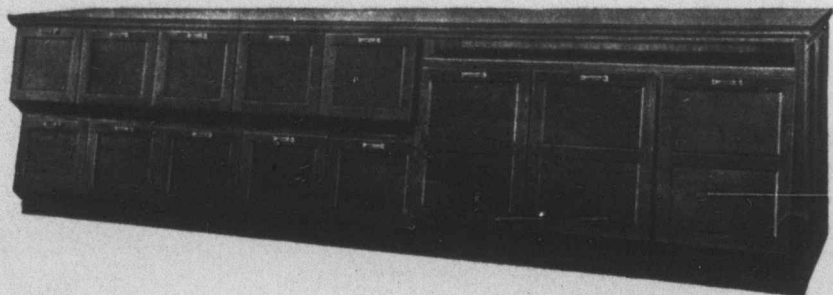

CANADIAN GROCER

28' Combination Grocery Wall Case, \$275  
 F.O.B. Berlin. Style X-4 Spice Section. Bin  
 sections, Spice sections with and without mirror cut  
 out for cash register, also Open sections shown, 48" high,  
 18" wide, made up in stock to assemble and finish on short  
 order in all lengths. Shelving shown is 48" high and 10" wide.

Counter No. 11. Best sales  
 counter made. Bevel glass dis-  
 play is up in line of vision and  
 avoids breaking of glass and  
 unsightly appearance often seen  
 in full glass front counters.

With shelves . . . . . \$6.25 ft.  
 1 row bins . . . . . 8.25 ft.  
 2 row bins . . . . . 8.75 ft.  
 F.O.B. Berlin.

Lengths 10 feet and up. Any  
 variation of rear equipment to  
 order. Use the roomy *Patented  
 Bins*, air-tight and sanitary, in-  
 stead of awkward, out-of-date  
 drawers for foodstuffs.

Send your floor plan and specifications, and get particulars of refitting  
 to reduce cost of doing business and waste of stock in your store