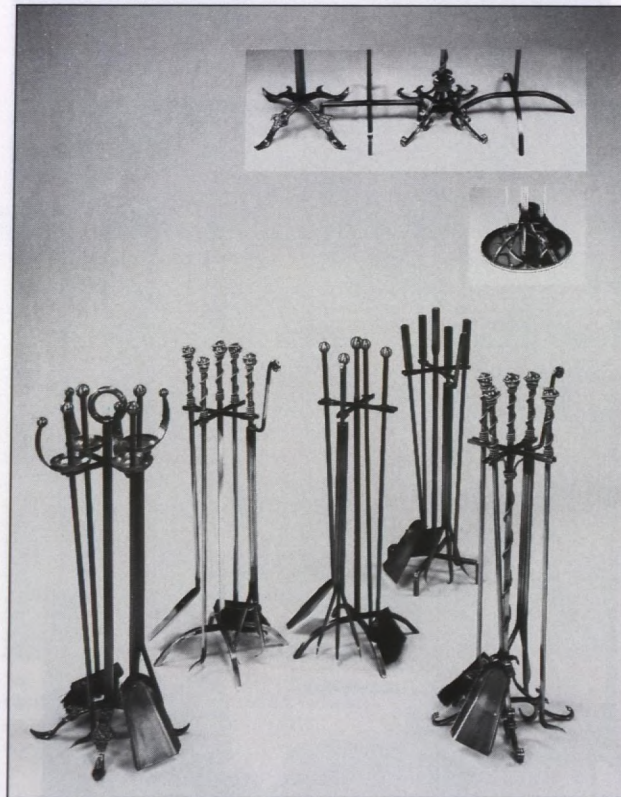

R. Bossé Inc.
400, rue Amiante
Asbestos, Québec
Canada J1T 4N4
Tel: (819) 879-2277
Fax: (819) 879-6798

R. Bossé Inc. Distribution Inc.
188, rue 8e est
La Grande-Gravelle, Québec
Canada G0M 1G0
Tel: (418) 489-6455
Fax: (418) 489-6450

■ Skilled craftspeople at R. Bossé use time-honoured artistry to produce fireplace doors and accessories that reflect beauty and excellence. The company's products are recognized to be among the best on the North American market.

The R. Bossé fireplace doors, designed to fit standard openings, are available in a choice of colours in six different models ranging from the antique to the modern, each equipped with matching fittings. Shaped from superior-quality steel 0.6 cm (1/4 in.) thick and high-temperature resistant glass, every door is made with careful attention to detail to ensure that it meets the industry's highest standards. R. Bossé custom builds fireplace doors to any desired size or shape.

Constructed to the same high level of quality, the R. Bossé fireplace accessories include grills, pans, pokers and wood bins.