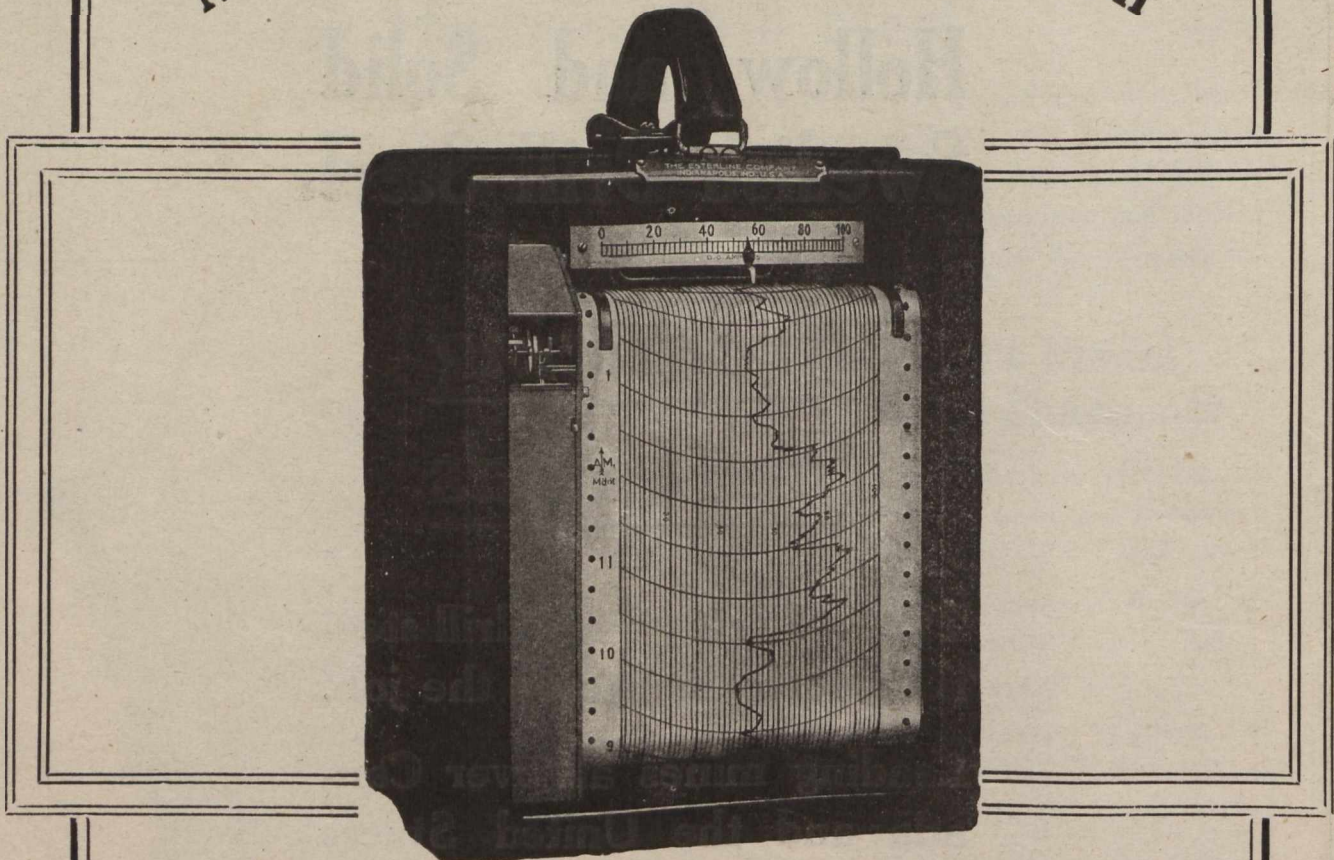

ESTERLINE

Means Economy in Plant Operation

Portable and Switchboard Types

Graphic Wattmeters Graphic Voltmeters Graphic Power-Factor Meters

☐ Big savings can be effected by arranging power drives so that all machines are properly loaded. The best means of knowing what your equipment is doing is by taking readings with Esterline True Recording Wattmeters.

☐ The illustration shows one of the Portable Type, which is placed in an aluminum

case with a glass face. The clock has an eight-day lever movement controlling the chart which is six inches in width and twenty-six feet long. A special inking device has been arranged for the marking of these charts. The holder will contain a supply for eight days and the ink is drawn through a tube to the pen by capillary action.