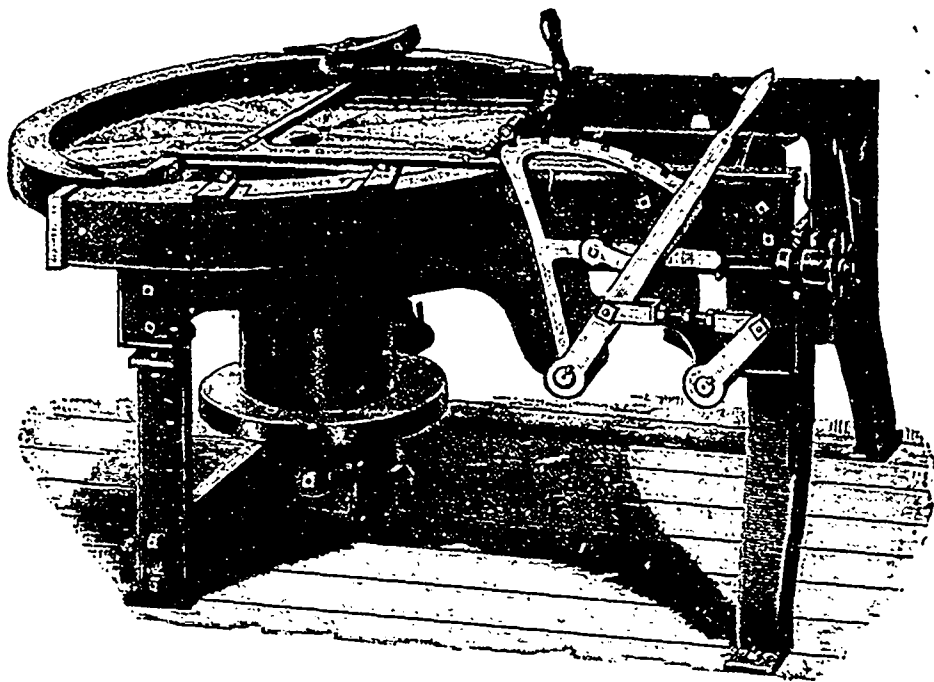

DAUNTLESS SHINGLE AND HEADING MACHINE.

Size No. 1 takes Saws up to 42" diameter. Size No. 2 takes Saws up to 48" diameter. Capacity 25,000 to 50,000 per day.

Our Patterns are New and of Modern Design. We can give you a Complete Outfit and guarantee results. No trouble to quote prices.