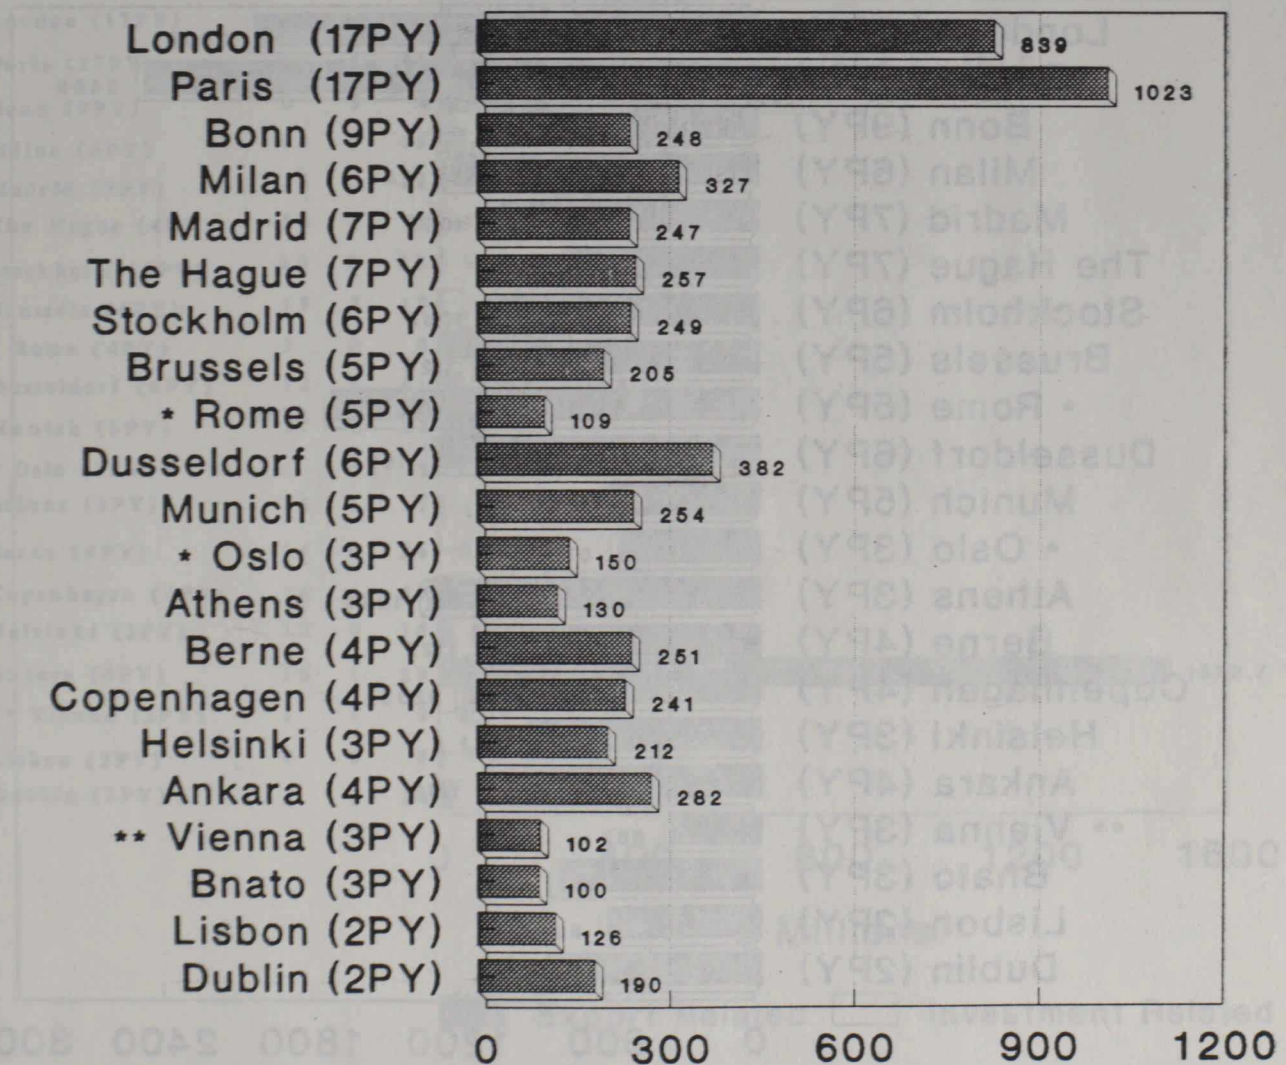

Selected Workload Indicators

West Europe Posts

FY April 1990 - March 1991

Canadian Business Visitors

(PY refers to Trade Program PYS)

* 3 of 4 reports rec'd

** 2 of 4 reports rec'd