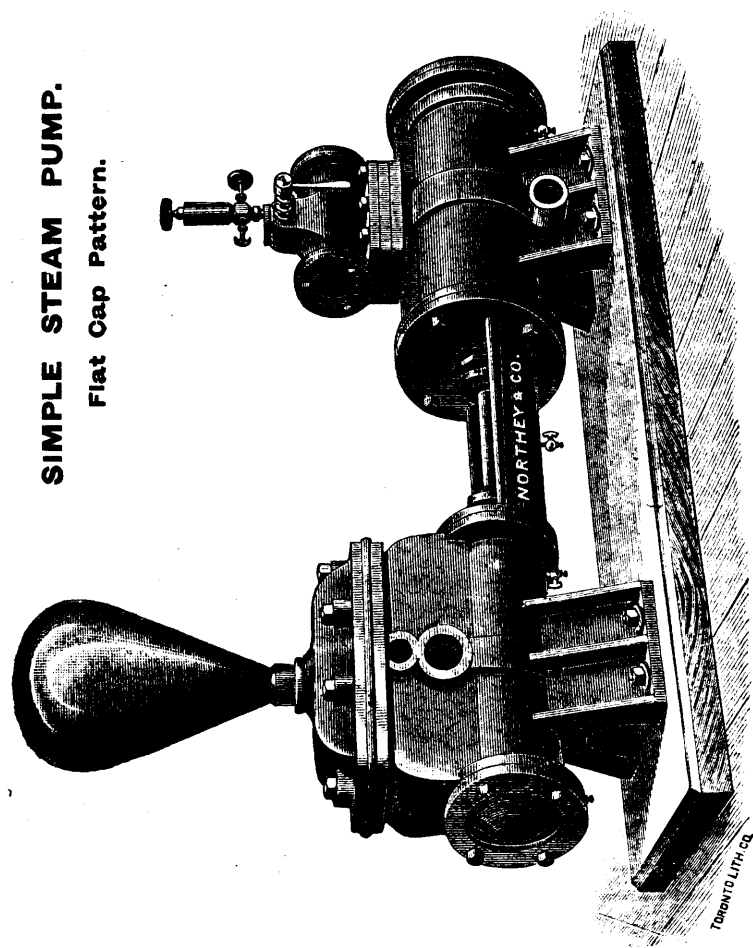

# NORTHEY & CO'S STEAM PUMP WORKS, Toronto, Ontario.

**SIMPLE STEAM PUMP.**  
Flat Cap Pattern.

**DUPLEX STEAM PUMP.**

**SPECIAL STEAM PUMP.**

Steam Pumps of the best and latest designs for mining purposes, Boiler Feeding, Fire Protection, and General Water Supply, Etc.