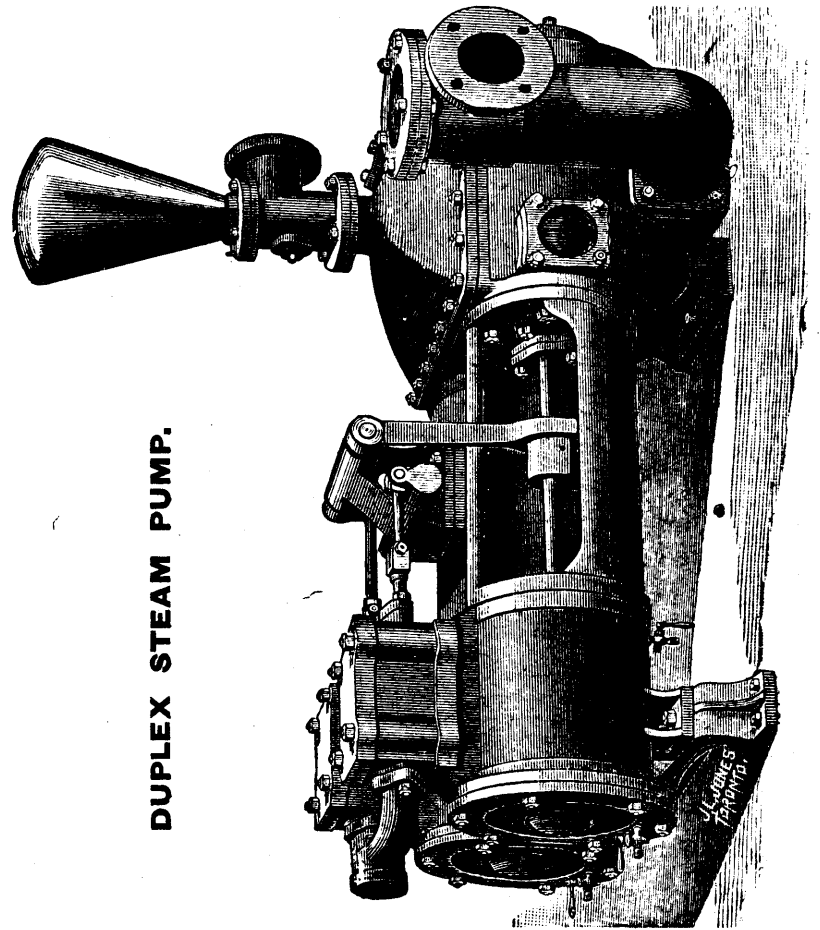

# NORTHEY & CO'S STEAM PUMP WORKS, Toronto, Ontario.

**SIMPLE STEAM PUMP.**  
Flat Cap Pattern.

**DUPLEX STEAM PUMP.**

**SPECIAL STEAM PUMP.**

Steam Pumps of the best and latest designs for mining purposes, Boiler Feeding, Fire Protection, and General Water Supply, Etc.