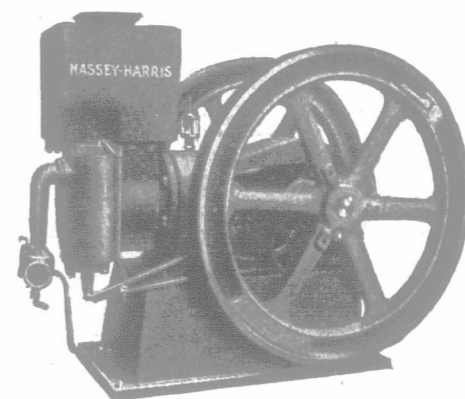

MASSEY-HARRIS

HIGH-GRADE

FARM IMPLEMENTS

Winter Pasture

FILL your Silo with Ensilage cut with a MASSEY-HARRIS ENSILAGE CUTTER, thus providing juicy, succulent feed for your cattle. They will relish this "Winter Pasture," and will show the results in better growth or increased milk production.

Our "BLIZZARD" Ensilage Cutter is the popular style for Silo filling on a big scale, but when only a small amount is to be cut our smaller size with Elevating Carrier gives good results. With either style the corn may be cut in various lengths to suit different requirements.

Massey-Harris Gasoline Engines

Stationary or Portable, 1½ to 20 h.-p.

THESE Engines represent the very best type of Gasoline Engine construction. They have been developed to their high state of efficiency by those whose life work has been the designing and building of Gasoline Engines.