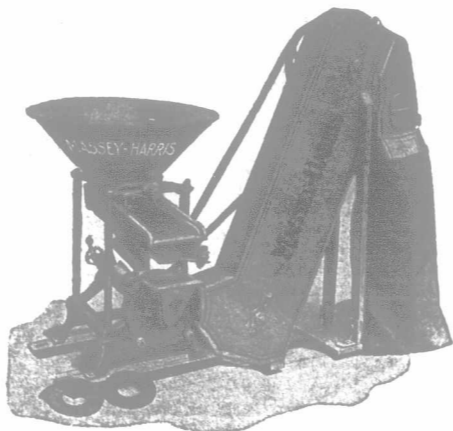

No. 1 Grinder with Bagger Attachment.

Massey-Harris Feed Cutting Machinery

MASSEY-HARRIS Cutters are substantially built, having hardwood frames securely bolted together; all working parts are carefully fitted and run smoothly; roller bearings are used where our experience has shown them to be practicable; ample adjustments are provided for cutting feed to suit various requirements.

A complete line of Feed Cutters—one just suited to your requirements. Ask the Massey-Harris agent to tell you about them. There are cutters large and cutters small, cutters to be run by hand and cutters for power—straw cutters, ensilage cutters, root cutters and pulpers.