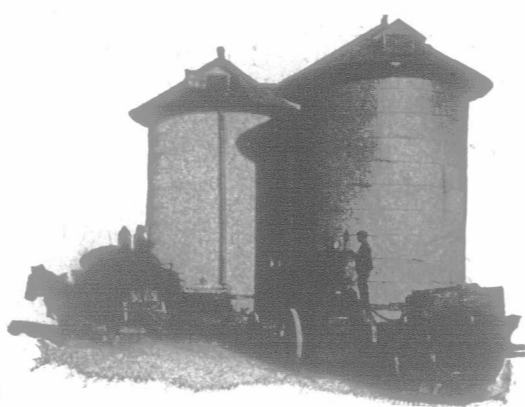

MASSEY-HARRIS

HIGH-GRADE

FARM IMPLEMENTS

Winter Pasture

FILL your Silo with Ensilage cut with a MASSEY-HARRIS ENSILAGE CUTTER, thus providing juicy, succulent feed for your cattle. They will relish this "Winter Pasture," and will show the results in better growth or increased milk production.

Our "BLIZZARD" Ensilage Cutter is the popular style for Silo filling on a big scale, but when only a small amount is to be cut our smaller size with Elevating Carrier gives good results. With either style the corn may be cut in various lengths to suit different requirements.