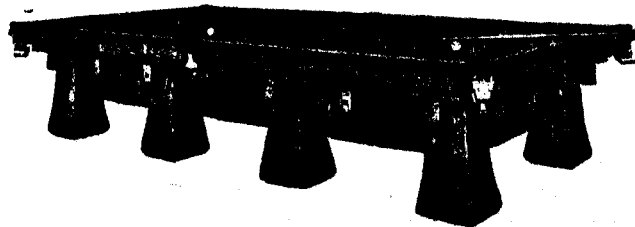

Pedlar's "Perfect" Metal Lath is furnished in large sheets, size 96 in. x 24 in. ready for use. The slight extra cost is more than compensated for by the saving of labor in applying. Nearly all the large buildings erected within the past few years have been fire-proofed with Pedlar's "Perfect" Expanded Metal Lath—a proof of its acknowledged superiority. Always specify with our "Perfect" Lath, Pedlar's Steel Corner Beads, curved and straight, Pedlar's "Perfect" Steel Wall Plugs—the best nailing base for brick walls.

PEDLAR'S "PERFECT" EXPANDED METAL LATH

means longer life—absolute fire protection—cooler houses in summer and warmer in winter. Will not warp or twist, and cannot break the plaster. Supplied painted or galvanized.

Write Nearest Branch for Lath Booklet "C." and free samples.

THE PEDLAR PEOPLE, Limited

(Established 1861)

Executive Office and Factories: OSHAWA, CANADA

Branches: Montreal, Ottawa, Toronto, London, Winnipeg.

55-2

A BRUNSWICK Table is not only enjoyable to those who play billiards for an hour or two to relax the brain after a hard day at the office, or who play for the beneficial exercise obtained, but a Brunswick table—the result of over sixty years' experimenting, testing, trying out different moulds, various compositions of rubber,—is after trial acknowledged by experts and billiard proprietors of long standing to be incomparable as to speed and angle.

The Brunswick "Special Monarch" Cushion for full size tables is a strong, durable, quiet cushion; is the speediest by actual test; true at the openings; needs no artificial re-inforcing and does not get hard or flabby.

The compound construction of the Brunswick tables is possible only where the heaviest machinery and special appliances are at hand and is not attempted by any other firm.

Illustrated catalog and proof of superior speed and durability sent on request. Write Dept. C.

The Brunswick Balke Collender Co., of Canada, Limited

"THE MADE IN CANADA CO."

Toronto

Montreal

Winnipeg

Vancouver

Edmonton

LARGEST MAKERS IN THE WORLD OF HIGH-CLASS BILLIARD TABLES