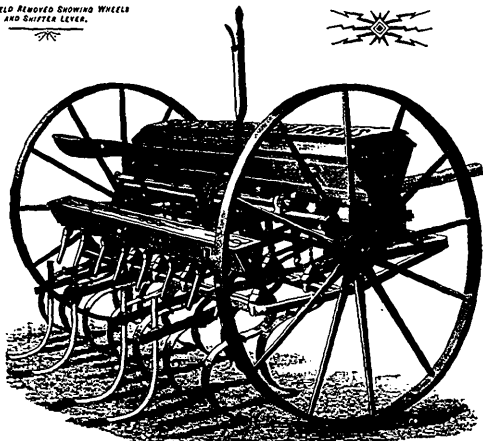

# It .. Covers the Seed

THOROUGHLY, which is absolutely necessary to  
to insure a good crop—

## THE MASSEY-HARRIS CULTIVATOR & BROADCAST SEEDER

GEAR SHIELD REMOVED SHOWING WHEELS  
AND SHIFTER LEVER.

not only thoroughly cultivates and works the soil—even heavy clay land—but the peculiar motion of the Springing Teeth causes them to cover the seed perfectly, and not drag over it, leaving a large portion uncovered. This in itself means a great saving in seed.

A simple but effective Grass Seed Sower is also made to go with this almost indispensable implement.

MASSEY-HARRIS SECTIONAL SEEDER, COMPLETE, AND WITH GRASS SEED SOWER ATTACHED