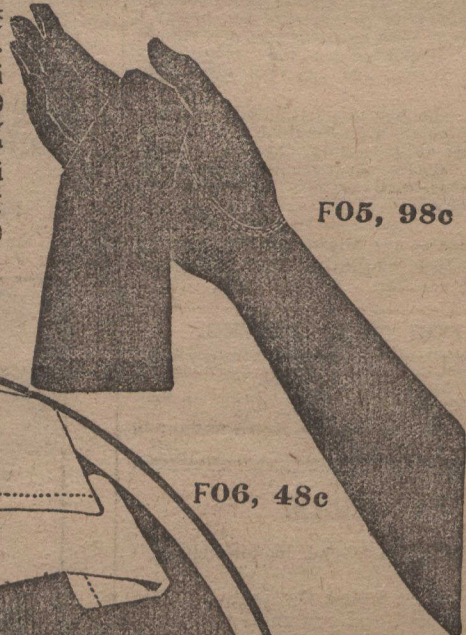

GLOVE SPECIALS FOR MAIL ORDER CUSTOMERS.

You'll make no mistake in supplying your Glove needs now for Spring and Summer. The following prices make it a matter of sheer wisdom in fact.

F04, 68c

F04. Women's Long Pure Silk Plain Gloves, in long Jersey wrist, double tipped fingers, black and white. Sizes 5½ to 8. Regular 90c. Special Mail Order Price, per pair..... **68c**
F05. Women's Extra Quality Plain Pure Silk Gloves, in long Mousquetaire wrist, dome fasteners, double tipped fingers, black and white. Sizes 5½ to 8. Regular \$1.25. Special Mail Order Price, per pair..... **98c**

F05, 98c

F02, 48c

F06, 48c

F03, 68c

F06 Women's Fine Quality Plain Pure Silk Gloves, 13 inches long, Jersey wrist, double tipped fingers. Sizes 5½ to 7½. Reg. 65c. Price per pair **48c**
F02. Women's Long Lace Lisle Gloves, Mousquetaire wrist, dome fasteners, 20 inches long, black and white. Sizes 5½ to 7½. Reg. 75c. Per pair **48c**
F03. Women's Long Plain Lisle Thread Gloves, extra fine quality, 20 inches long, black and white, Mousquetaire wrist, dome fasteners. Sizes 5½ to 8. Regular 90c. Special Mail Order Price per pair..... **68c**

F01, 35c

F01. Women's Long Lace Lisle Gloves, Jersey elastic wrist, 18 inches long, neat patterns, black and white. Sizes 5½ to 8. Regular 50c. Special Mail Order price per pair..... **35c**
All orders filled during January and February.