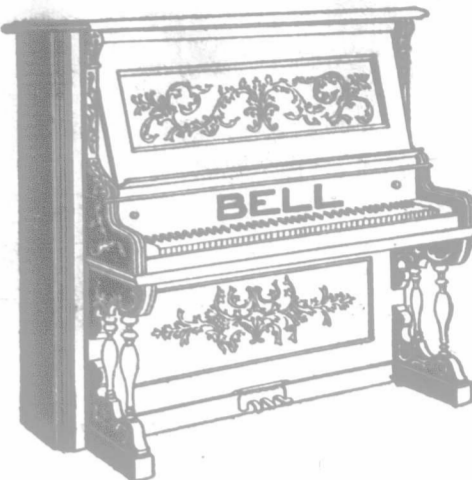

SHOPPING BY MAIL

Is made easy on application to
The Hudson's Bay Stores.

...THE...

MACHINES

That Made America FAMOUS.

This is where Deering Machines are made, from only the best materials, and by the most skilled mechanics, and one-third of the world's supply are here produced.

It Pays to Use Deering Machines.

DEERING HARVESTER CO.,

MAIN OFFICE AND FACTORY:
CHICAGO, U. S. A.

PERMANENT BRANCH HOUSES:
Toronto, Ont.
London, Ont.
Montreal, Que.
Winnipeg, Man.

It is easy to say a thing is good - another matter to prove it - Blue Ribbon Ceylon Tea will stand every test.

**Are You Thinking
of Building?**
IF SO, TO YOUR ADVANTAGE TO WRITE
Dick, Banning & Co.,
WINNIPEG, MAN.

LIVE STOCK AUCTION SALES

Conducted in all parts of the country. Pedigree stock a specialty. Write for terms. References: J. C. Snell, Edmonton; John I. Holson, Guelph; Hon. M. H. Cochrane, Compton, P. Q.; or this office.

JOHN SMITH, BRAMPTON.

9 CORDS IN 10 HOURS

No Instrument is more popular in Canada to-day than the

Bell Piano

And there is no better to be had.

THE orchestral attachment renders possible the effect of sixteen different stringed instruments. It is used only in the "BELL." Send for free booklet, No. 40, it tells all about it.

Built to last a lifetime.

The BELL ORGAN & PIANO CO., Limited, GUELPH, ONTARIO.
Or J. L. MEIKLE & CO., Agents, WINNIPEG, MAN.