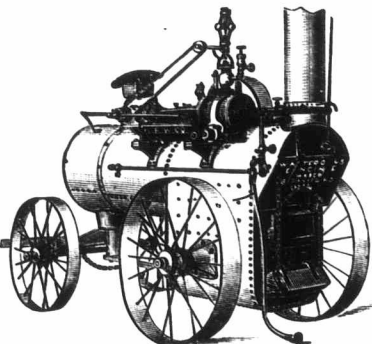

CHAMPION ENGINES

Over 1700 Sold.

With their perfect Water Spark Arrester, simplicity and ease of management, thoroughly reliable construction, are still the

Favorite with Farmer and Thresher.

We build two styles of Horizontal Boilers—"Return Tubular" (same as cut) and the Economic, the latest and best portable boiler built. Consult your own interest.

A few Second-hand and Rebuilt Plain and Traction Engines in stock; will be sold or exchanged on favorable terms. Prices reduced to suit the times. Write us before buying.

WATEROUS, Brantford, Canada.
ADVERTISE in the ADVOCATE.