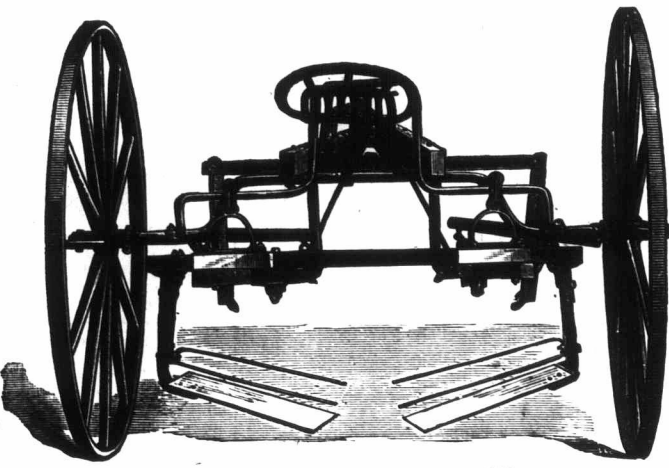

NEW AMERICAN WITH BEAN HARVESTER ATTACHMENT.

Knives can be Locked in any Desired Position.

AMERICAN HARROW CO.,
Detroit, Michigan, or Windsor, Ontario.

10-m-o