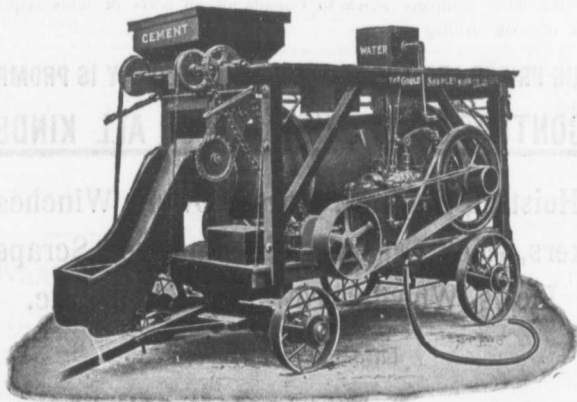

Ideal Automatic Concrete Mixers

The Only Successful Automatic Mixer Made

We also manufacture **Windmills, Tanks and Towers** for Waterworks, Fire Protection, Etc.

WE INVITE CORRESPONDENCE

GOOLD, SHAPLEY & MUIR COMPANY, LIMITED
BRANTFORD, CANADA