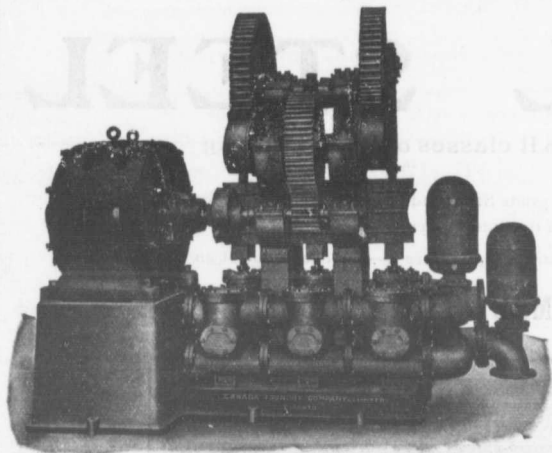

Triplex Power Pumps

Belted or Direct-Connected to
Electric, Steam or Gas Motors

Highly recommended where a constant delivery of water under pressure is desired.

All styles and sizes for all duties.

A full line of waterworks' supplies carried in stock.

Write for Catalogue.

C. G. E. Motor Direct-Connected to Double Acting Triplex Pump.

CANADA FOUNDRY CO., Limited

Head Office and Works: TORONTO, ONT.

District Offices: MONTREAL HALIFAX OTTAWA WINNIPEG VANCOUVER ROSSLAND