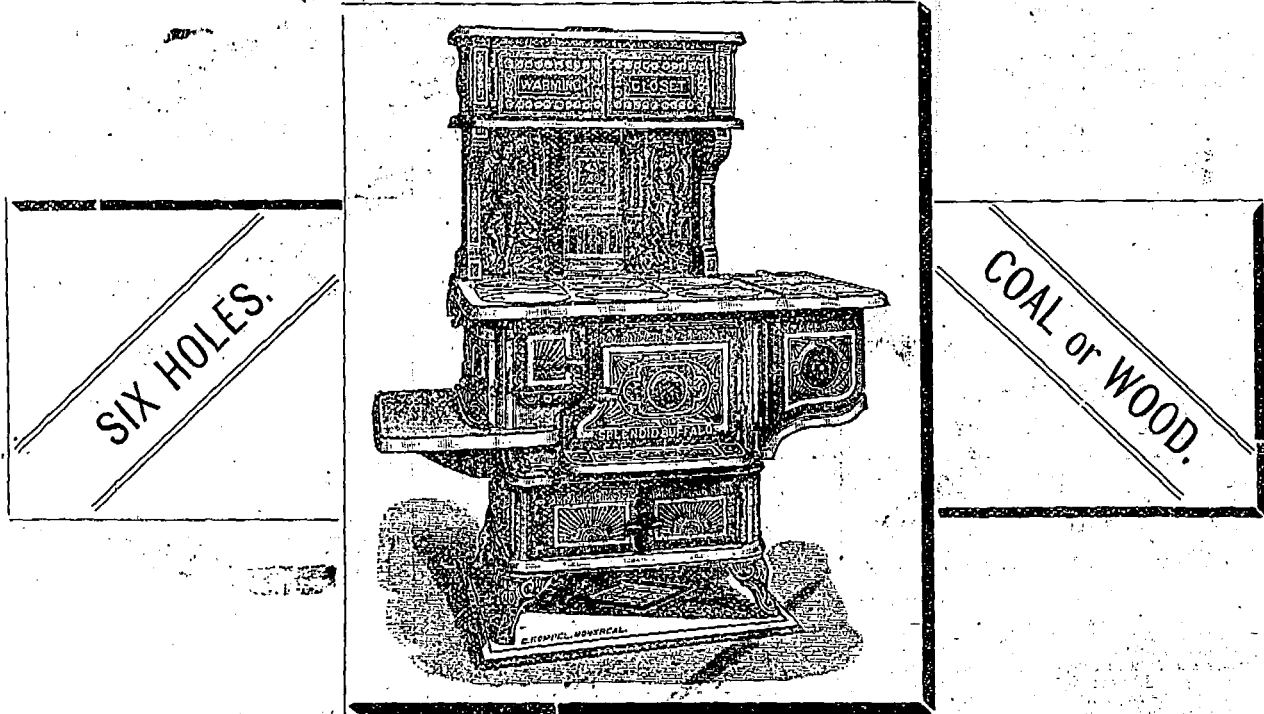

RANGES, STOVES, & C.

X

ABOVE ILLUSTRATION SHOWS OUR NEW

Splendid "Buffalo" Oval Fire Pot Range,

WITH HIGH AND LOW CLOSETS. It has a very effective agitating grate constructed on entirely new principles, with a draw out drop centre, by the use of which all clinkers, stone, etc., are easily removed without disturbing the body of fire. This handsome range is fitted with every useful modern appliance; is fully trimmed with Nickel Knobs, Panels, &c. It is a splendid worker. While being cheap for a large six-hole Range there is no better article on the market. Will keep a good coal fire all night when needed.