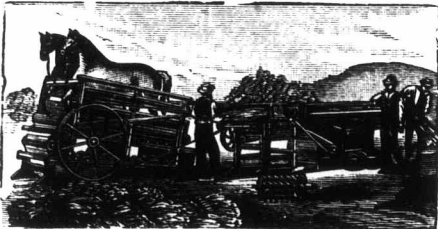

OLDS' PATENT.

The best Tread Horse-Powers and Threshing Machines made. Take the lead wherever introduced. Also Drag and Circular Saws and Ensilage Cutters. Agents wanted. JOHN LAR-MONTH & Co., Manufacturers, Pt. St. Charles, Montreal, P.Q.; E. G. Prior & Co., Agents, Victoria, B.C.; A. L. Gruggen, Agent, Moosomin, N. W. T. 334-j-om