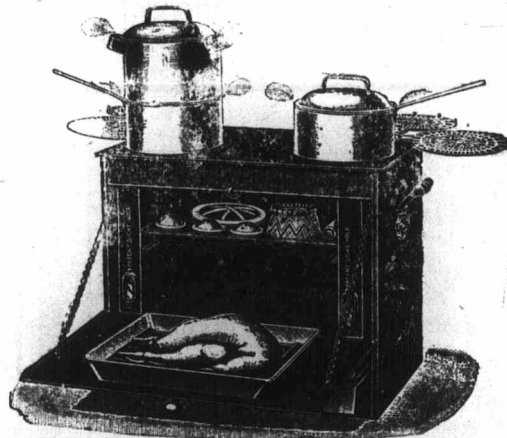

68 and 69 OLIVER STREET,
BIRMINGHAM, Eng.

Contractors to His Majesty's War Office for Oil Cooking Stoves,
&c.

Special prices to Canadians under the New Tariff—33 1-3 per

LOWE & FLETCHER,
PATENTEES,

Manufacturers of BRASS and IRON LEVER PADLOCKS,
And all kinds of SHIP and IRON MORTICE LOCKS.

Combination Works,
Church Street,
WILLENHALL, Eng.

Admiralty and War Office Contractors