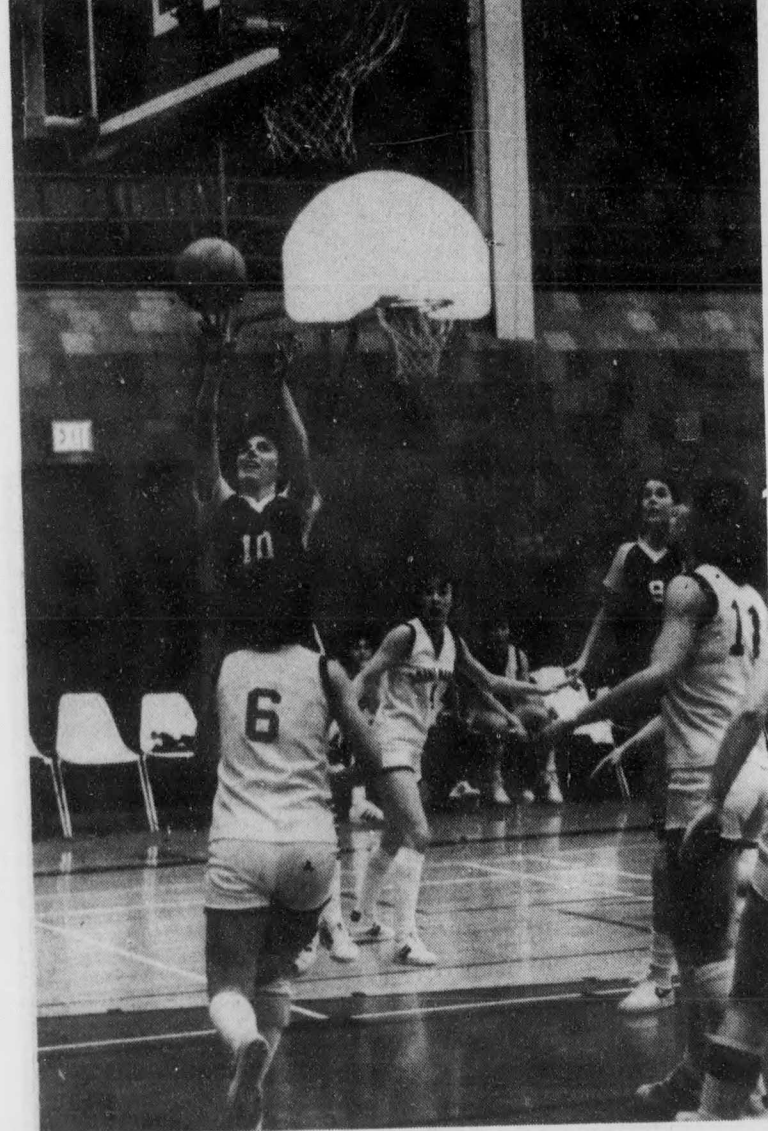

Bloomers take two

Joanne McLean scores against SMU last Saturday.

UNB 64 ST MARYS 46

In the first game of the weekend doubleheader, UNB showed their bench strength. All the Bloomers had time on the court and proved they were up to the job of dealing with St. Mary's. This game also saw the return of Ann McClellan to the UNB lineup after an ankle injury that had sidelined her for several important games.

Having an excellent two way game for UNB was Carolyn Gammon. Carolyn had 14 points, 6 steals and made some extraordinary shots under a crowded St. Mary's basket. Laura Saunders played well emerging as high scorer with 15 points Moira Pryde was top rebounder with 7.

POINT SCORERS: L. Saunders 15; C. Gammon 14; C. Ryder 8; M. Pryde 5; J. McLean 4; A. McClellan 4; C. Hamilton-Irving 4; S. Hill 4; S. Keays 4; J. Jeffery 2.

UNB 75 ST. MARYS 53

The Bloomers were crowd pleasers in what must have been the most exciting game they have played this year. After many bad passes in the opening minutes the Bloomers went on to find themselves losing 23-35 at halftime.

Surprised and shocked at their dismal showing, UNB returned for the second half a veritable machine. The Bloomers amazed the fans with their diamond press that

produced numerous turnovers and obviously upset the St. Mary's style of play. This resulted in UNB limiting St. Mary's to a mere 18 points while the Bloomers racked up 52 points in the second half.

Giving an incredible shooting display was Joanne McLean scoring 24 points. Joanne pumped in outside shots from the left side of the court and connected on several layups. Showing no visible effects of her ankle injury, Ann McClellan played an all around game scoring 16, making 5 steals and snaring 9 rebounds. Carla Ryder directing the offense, contributed 16 points. Moira Pryde controlled the defensive boards with 11 rebounds and 3 steals. The Bloomers are on the road this weekend to play St. Marys and to avenge their defeat at Dalhousie.

POINT SCORERS: J. McLean 24; A. McClellan 16; C. Ryder 16; S. Keays 12; C. Gammon 4; J. Jeffery 2; M. Pryde 1;

CARLA RYDERS COMMENTS: We definitely did not expect to be down by 12 points at the end of the first half in the second game. In the second half the five of us just seemed to click. It was good to have Ann McClellan come back and play so well. We play a strong game at home and appreciated the fan support we got this weekend.

Reds visit Halifax

The UNB Reds Volleyball team travelled to Halifax this past weekend to participants in the First Annual Dalhousie Volleyball Classic. Seven teams, including two from Ontario and one from Quebec competed in the womens division.

On Friday night the girls played Rive Sud, a club from Montreal. The team seemed to have difficulty in offensive play and as a result lost 2-0.

On Saturday the girls played 5 matches. After getting off to a slow start, they came on much stronger in their final few mat-