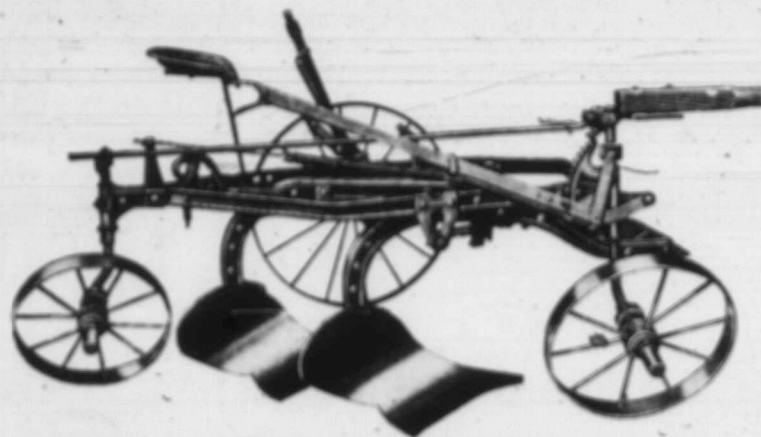

FORKNER CULTIVATORS

Ideal for Summerfallow or Stubble—Specially Equipped Spring Tooth Outfits

The illustration to the right gives some idea as to what this Cultivator will do on the fields. Seager Wheeler is attending to his summerfallow, killing all volunteer growth with one stroke. With teeth spaced 4 inches apart no plant can dodge ordinary duckfoot blades on these cultivators. Sections are independently controlled and the depth of cultivation is easily regulated by levers within easy reach of the operator. This outfit can be equipped with reversible steel blades of any width from the narrow teeth for making a surface mulch to 20-inch sweeps for killing all weeds.

Following are prices F.O.B. Winnipeg:

No. 34 Forkner Cultivator (width 11½ feet). 18-tooth, spaced 8 inches. Price	'93.90	No. 47 Forkner Cultivator (width 15½ feet). 25-tooth, spaced 8 inches. Price ..	'114.75
34-tooth, spaced 4 inches. Price ..	'102.25	47-tooth, spaced 4 inches. Price ..	'126.75

Forkner Cultivator at Work on Seager Wheeler's Farm

Side View of our Foot-Lift Gang

Write for particulars and prices about any plow you need, or consult our 1916 Catalog and Midsummer Supplement

G.G.G. PLOWS

Perfect in Construction—Easy to Operate—The Last Word in Plow Manufacture

All our plows, from the prairie breaker and stubble plow to the foot-lift and engine gangs are made of the very best materials. They are giving unqualified satisfaction throughout the West. To the left is shown our Foot-Lift Gang. It has become noted for its lightness of draft, durability and efficient work under a variety of conditions. Any one who can handle a team can handle it to perfection.