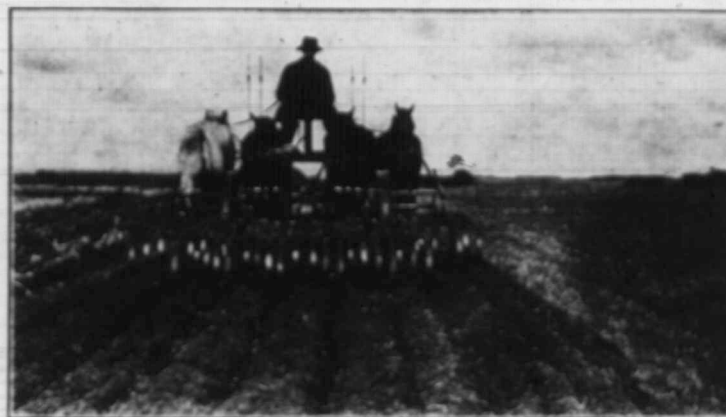

Your Summer Needs

Even though you are rushed with work on a hot day, you want good value for your dollars. Implements and supplies listed and described in our 1916 Catalog are the kind that give satisfaction. They were selected and contracted for by our Board of Farmer Directors, for farmers of the Canadian West—FOR YOU!

FORKNER CULTIVATORS

Ideal for Summerfallow or Stubble—Specially Equipped Spring Tooth Outfits

The illustration to the right gives some idea as to what this Cultivator will do on the fields. Seager Wheeler is attending to his summerfallow, killing all volunteer growth with one stroke. With teeth spaced 4 inches apart no plant can dodge ordinary duckfoot blades on these cultivators. Sections are independently controlled and the depth of cultivation is easily regulated by levers within easy reach of the operator. This outfit can be equipped with reversible steel blades of any width from the narrow teeth for making a surface mulch to 20-inch sweeps for killing all weeds.

Forkner Cultivator at Work on Seager Wheeler's Farm

Side View of our Foot-Lift Gang

Write for particulars and prices about any plow you need, or consult our 1916 Catalog and Midsummer Supplement

G.G.G. PLOWS

Perfect in Construction—Easy to Operate—The Last Word in Plow Manufacture

All our plows, from the prairie breaker and stubble plow to the foot-lift and engine gangs are made of the very best materials. They are giving unqualified satisfaction throughout the West. To the left is shown our Foot-Lift Gang. It has become noted for its lightness of draft, durability and efficient work under a variety of conditions. Any one who can handle a team can handle it to perfection.