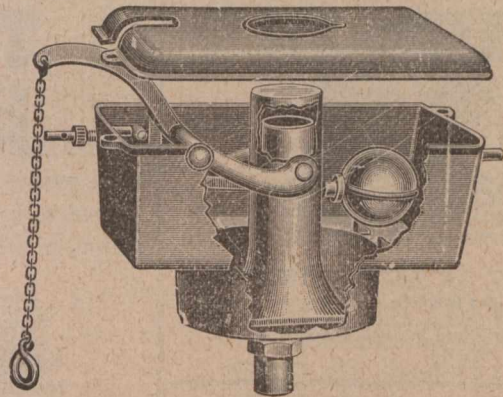

Telegraphic Address: Alabaster, Birmingham.

Alabaster & Wilson
 LEGGE LANE,
 Birmingham,
 ENGLAND.

WEDDING RING DEPARTMENT.

BEST FINISH WEDDING RINGS, 22-CT., 18-CT., 9-CT.

These Drawings are to Scale,

and show a 3½ dwt. 9-ct., 4½ dwt. 18-ct., and 5 dwt. 22-ct. WEDDING RING of each shape, and section of same.

Order Shapes under Name given. Names in Rings indicate Shapes. All Made to Order.

Dart Spring & Safe Company

Manufacturers of

BENT STEEL, FIRE AND BURGLAR
 PROOF SAFES.

West Bromwich, - ENGLAND

Special Prices to Canadians under the New Tariff, 33 1-3 per cent. in favour of Great Britain.

... TRY ...

John Wheeler & Son,

For Water Closet Cisterns and Pumps, etc.

LANGLEY, Near
 Birmingham, Eng,

Special Prices to Canadians under New Tariff, 33 1-3 per cent. in favour of Great Britain.

DOCKS!

ESTABLISHED 1820.