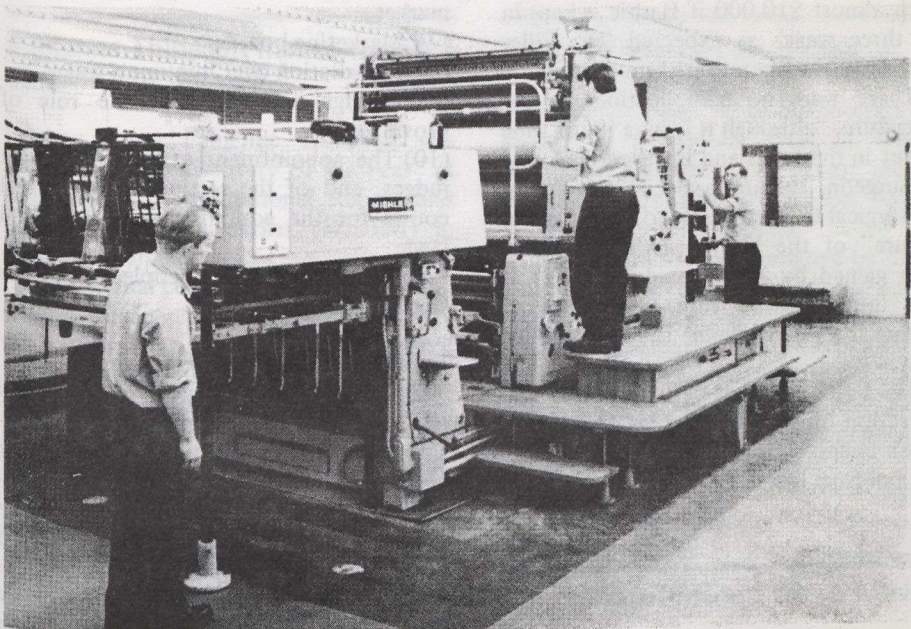

News of the arts

Sgt Vic Johnson

Cpl Art Powers

(Clockwise from left), MCE technicians print maps on a two-colour Miehle press. A photogrammetrist works with aerial photographs. Arctic flowers bloom on the barren landscape. Scribing – the art of transferring mapping information to film. Summer snowpatches on Baffin Island. MCE camp on 630-metre plateau. (Centre), MCE surveyors Corporal Don Karakachuk and Corporal Paul Lebreton at doppler station.