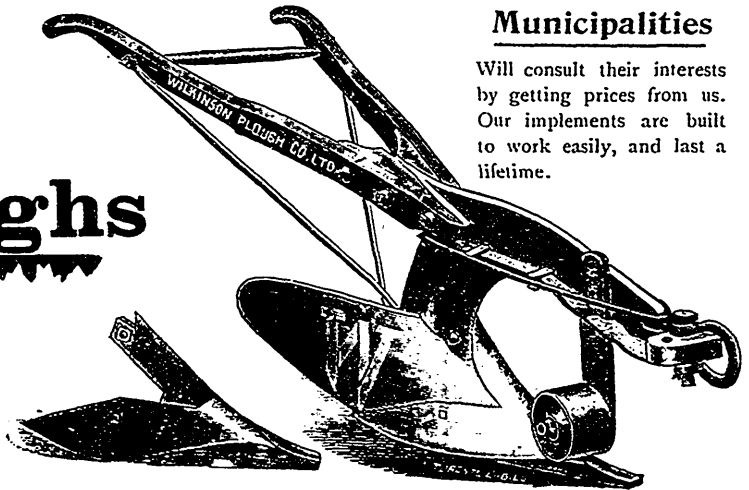

The WILKINSON PLOUGH CO. Ltd.

TORONTO

MANUFACTURE

Drag Scrapers

Three sizes.
Heavier steel in the
bowls and in the
hales.
Larger capacity.
They fill easily.
They dump easily.

Wheel Scrapers

Two sizes. Sand-proof boxes, best dumping and locking attachments. Bowls and all other parts interchangeable and always in stock. Price within the reach of all.

SCUFFLERS, TURNIP DRILLS, WHEELBARROWS OF ALL KINDS.

PLOUGH

Ploughs

PLOUGH

Municipalities

Will consult their interests by getting prices from us. Our implements are built to work easily, and last a lifetime.