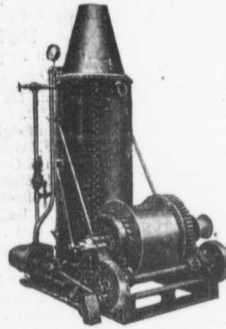

**SIMPLE  
RELIABLE  
DURABLE**

*The "Midland"*  
Hoisting Engines  
combine all these  
qualities and  
a good many  
more.

**Good Goods  
Prompt Delivery  
Right Prices**

SEND FOR CATALOG

**Georgian Bay Engineering Works**

P. O. Box 425

Midland - Ontario

**Hoisting Engines**

of all kinds  
**FOR ALL PURPOSES**

Strong  
Well Built  
Serviceable  
Machines  
of  
Neat Design

Above represents our Double Cylinder, Single Drum High Speed Hoist. This is adapted for rapid handling of light loads in mining work, dock work, pile driving, etc. Can be supplied with a second drum if required.