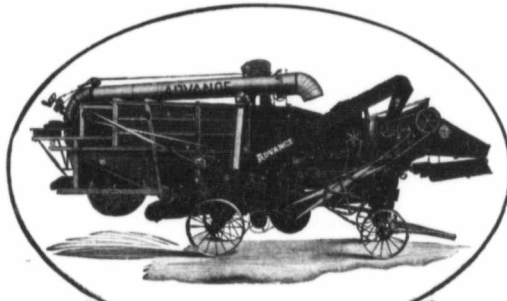

ADVANCE

**RUMELY
GASDULL
LA PORTE**
REG. U.S. PAT. OFF.

Advance Separator

Rumely 16 H.P. Engine

Rumely 15-30 Oil Pull

ADVANCE-RUMELY Threshing Machinery

Wherever Grain is Grown

THAT is where you will find Rumely, Advance and Gaar-Scott threshing outfits. Such universal recognition has not been reached by chance. It is solidly built on satisfied owners who have selected Rumely, Advance and Gaar-Scott out of preference.