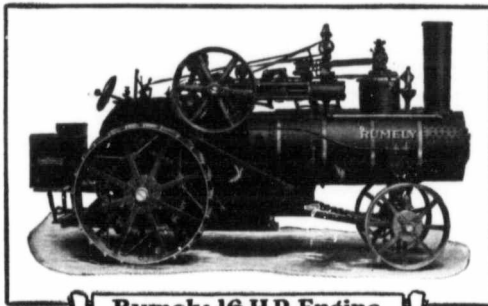

ADVANCE

**RUMELY
GASDULL
LA PORTE**
REG. U.S. PAT. OFF.

Advance Separator

Rumely 16 H.P. Engine

Rumely 15-30 Oil Pull

ADVANCE-RUMELY Threshing Machinery

Wherever Grain is Grown

THAT is where you will find Rumely, Advance and Gaar-Scott threshing outfits. Such universal recognition has not been reached by chance. It is solidly built on satisfied owners who have selected Rumely, Advance and Gaar-Scott out of preference.