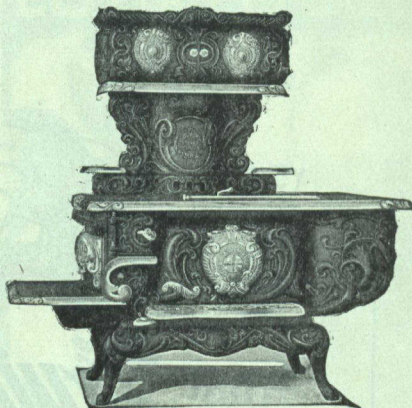

SOLD BY THE BEST DEALERS EVERYWHERE

MANUFACTURED BY

THE GURNEY, TILDEN COMPANY, Limited

Hamilton Montreal Winnipeg Vancouver

WITCH HAZEL TOILET SOAP

REGISTERED BRAND

FOR BABY'S BATH