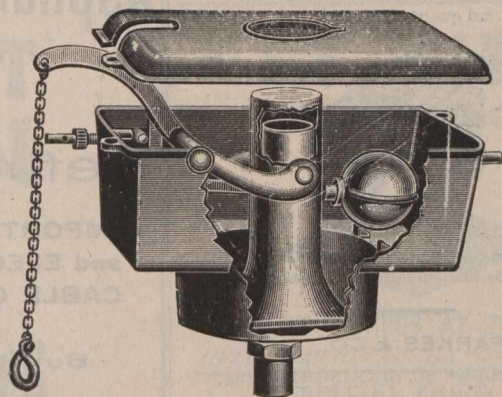

Telegraphic Address:
Alabaster, Birmingham.

Alabaster & Wilson
LEGGE LANE,
Birmingham,
ENGLAND.

WEDDING RING DEPARTMENT.

BEST FINISH WEDDING RINGS, 22-CT., 18-CT., 9-CT.

These Drawings are
to Scale,

and show a 3½ dwt. 9-ct., 4½ dwt. 18-ct., and 5 dwt. 22-ct. WEDDING RING of each shape, and section of same.

Order Shapes under Name given. Names in Rings indicate Shapes. All Made to Order.

Dart Spring & Safe Company

Manufacturers of

BENT STEEL, FIRE AND BURGLAR
PROOF SAFES. : : : :

West Bromwich, - ENGLAND.

Special Prices to Canadians under the New Tariff, 33 1-3 per cent. in favour of Great Britain.

... TRY ...

John Wheeler & Son,

For Water Closet Cisterns and Pumps, etc.

LANGLEY, Near
Birmingham, Eng,

Special Prices to Canadians under New Tariff, 33 1-3 per cent. in favour of Great Britain.

The Birmingham Metal & Munitions Company, Ltd.