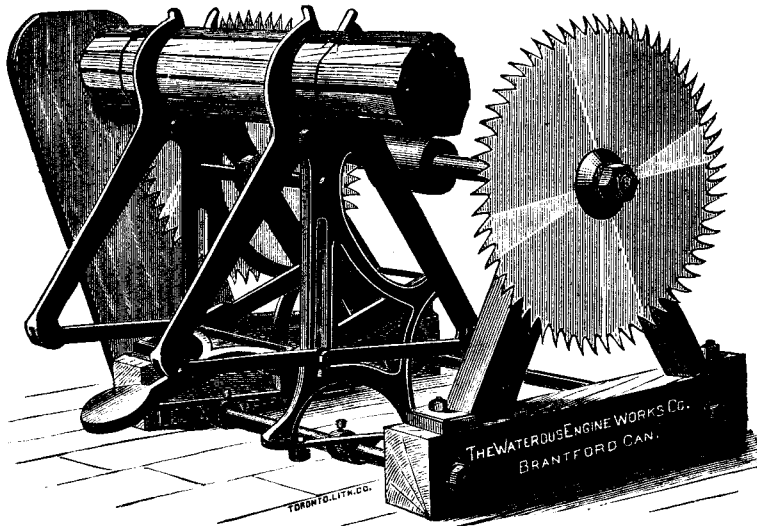

by putting in our improved

Direct Action Steam Feed

Purchasers say: "No increase of boiler necessary, and daily output increased 20%."

Change need not delay your mill more than one day.

← WRITE US →

For Refuse Carriers, Lumber and Lumber Transfers, Slashers and Trimmers, use

We carry all sizes in stock—over ten tons weight.

THE ORIGINAL GANDY Is guaranteed best MAIN DRIVE BELT.
 GET OUR REDUCED PRICES

All Styles of Circular and Band Saw Tools kept in Stock

BEST QUALITY SILVER SOLDER, Etc.