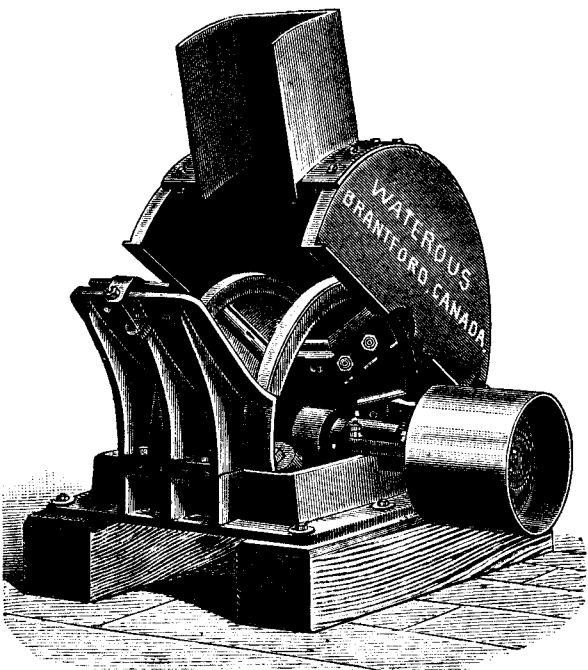

THEN IT BURNS.

This "HOG" chews up shingle sawdust and splints.

WRITE . .
FOR . . .
CIRCULARS

WATEROUS, BRANTFORD, CANADA.