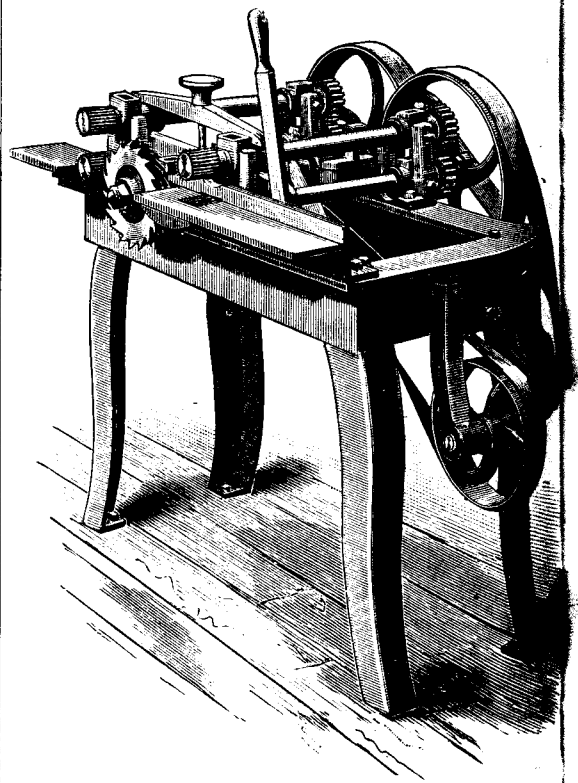

Save your Refuse!

much more profitable when made into Lath than when dumped into the Burner. . .

.. THE IMPROVED ..
COMBINED GANG LATH MILL
 ... AND BOLTER ...

GANG LATH MACHINE ³ SAWS

Increase your Daily
 Output 15 to 20%

We carry all sizes in stock—over ten tons weight.

THE ORIGINAL GANDY Is guaranteed best MAIN DRIVE BELT.
 GET OUR REDUCED PRICES

All Styles of Circular and Band Saw Tools kept in Stock

BEST QUALITY SILVER SOLDER, Etc.