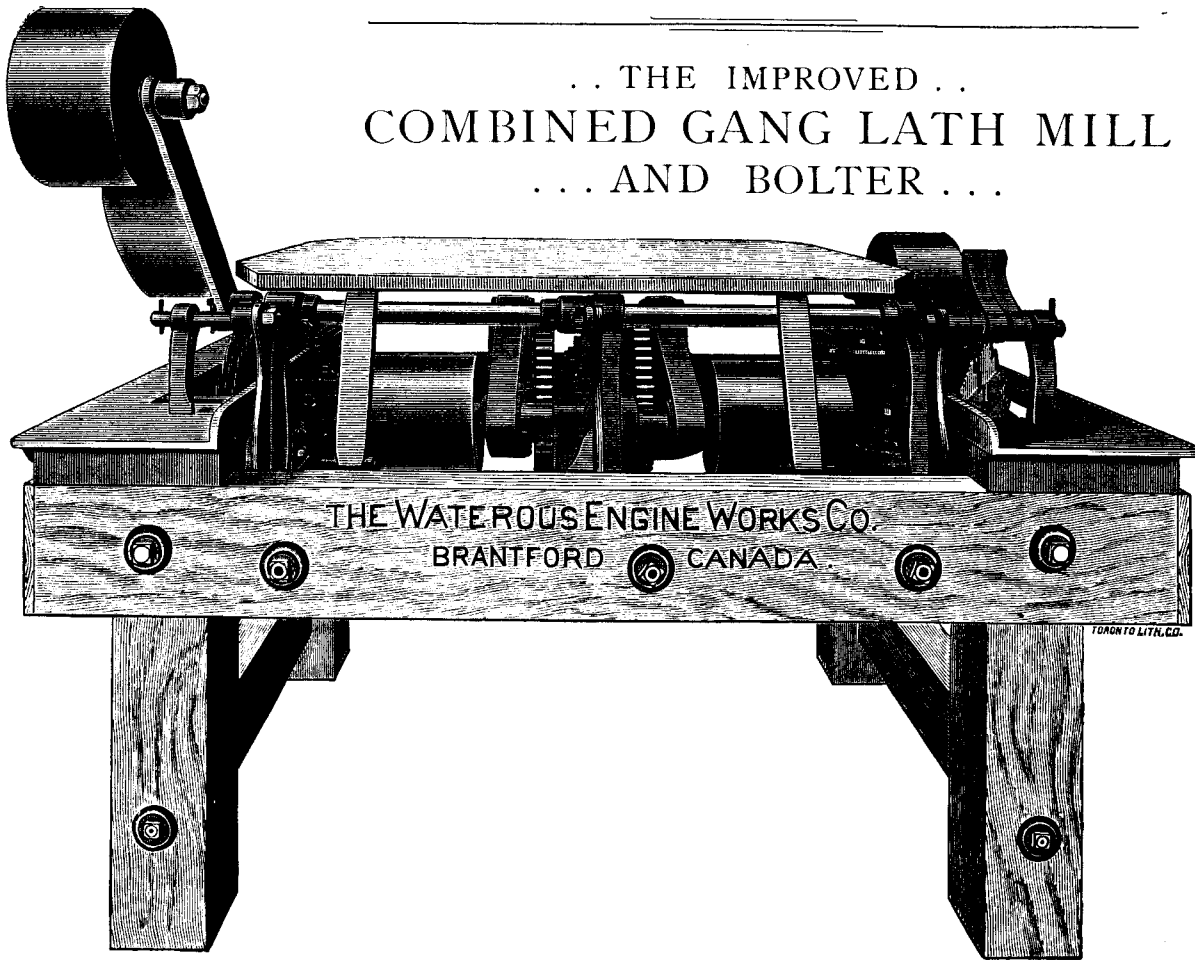

Save your Refuse!

much more profitable when made into Lath than when dumped into the Burner. . .

.. THE IMPROVED ..
COMBINED GANG LATH MILL
 ... AND BOLTER ...

GANG LATH MACHINE ³ SAWS

Increase your Daily
 Output 15 to 20%

We carry all sizes in stock—over ten tons weight.

THE ORIGINAL GANDY Is guaranteed best MAIN DRIVE BELT.
 GET OUR REDUCED PRICES

All Styles of Circular and Band Saw Tools kept in Stock

BEST QUALITY SILVER SOLDER, Etc.