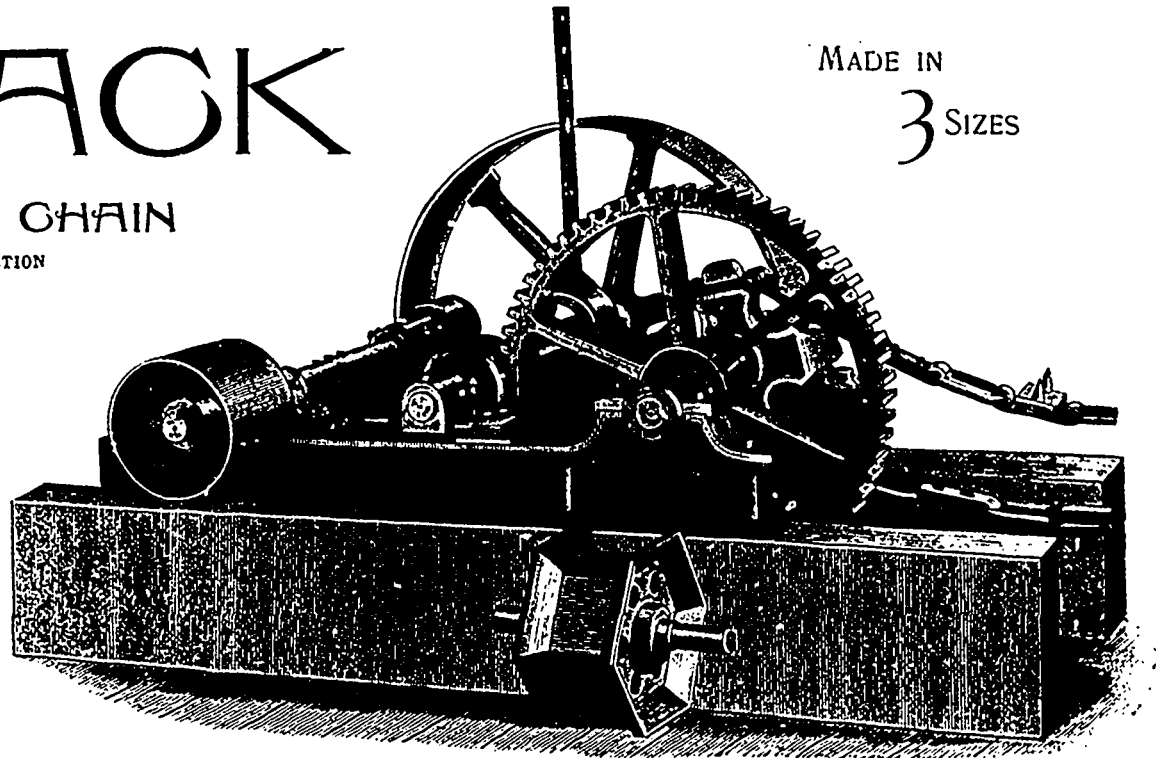

F. J. DRAKE

BELLEVILLE, ONT.