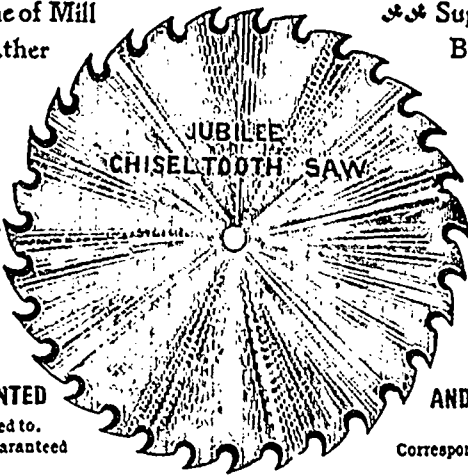

# THE JAMES ROBERTSON CO., Limited.

Manufacturers of..... Saws of All Description

A Full Line of Mill  
Rubber and Leather  
Metal, &c., always

Supplies, including  
Belting, Babbit  
carried in stock.

Head Office:  
144 William St.  
MONTREAL

Factories at  
MONTREAL,  
TORONTO,  
and  
ST. JOHN, N. B.

ALL OUR SAWS  
FULLY WARRANTED  
Orders promptly attended to.  
Satisfaction Guaranteed

CIRCULAR, GANG  
AND MILL SAWS A  
SPECIALTY  
Correspondence Solicited.