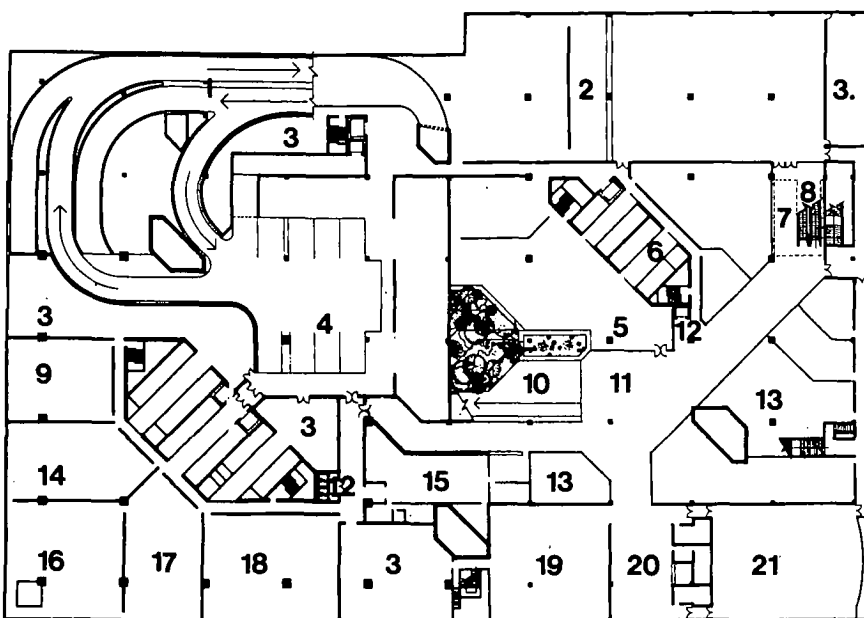

GROUND FLOOR: 1 to Royal York Hotel. 2 Piper Street. 3 ramps to parking. 4 safe deposit, vault, tellers. 5 escalators. 6 office lobby. 7 Wellington Street. 8 Front Street. 9 washrooms. 10 open. 11 personal banking. 12 elevators. 13 shuttle elevators. 14 Bay Street.

UPPER CONCOURSE: 1 Royal York Hotel. 2 ramps to parking. 3 escalators. 4 Toronto-Dominion Centre. 5 retail. 6 open. 7 concourse. 8 pedestrian ramps up and down. 9 shuttle elevators. 10 pedestrian link to Union Station. 11 restaurants.

LOWER CONCOURSE: 1 ramps to parking. 2 staff cafeteria and kitchen. 3 storage. 4 shipping and receiving. 5 restaurant. 6 washroom. 7 open to above. 8 escalators. 9 stationery. 10 ramp to upper concourse. 11 concourse. 12 shuttle elevators. 13 retail. 14 archives. 15 post office. 16 telephone room. 17 transformer room. 18 maintenance. 19 club. 20 foyer. 21 cinema.

SECTION: 1 mechanical. 2 banking mezzanine. 3 security. 4 banking hall. 5 service floor. 6 Front Street. 7 office lobby. 8 personal banking. 9 Wellington Street. 10 to Union Station. 11 upper concourse. 12 stationery. 13 trucking. 14 lower concourse. 15 parking.

LOWRISE OFFICE FLOOR: 1 duct. 2 office area. 3 washrooms. 4 elevators.

BANKING MEZZANINE: 1 Royal York Hotel. 2 terrace below. 3 office area. 4 open. 5 elevators. 6 escalators. 7 washrooms.

LOWER CONCOURSE