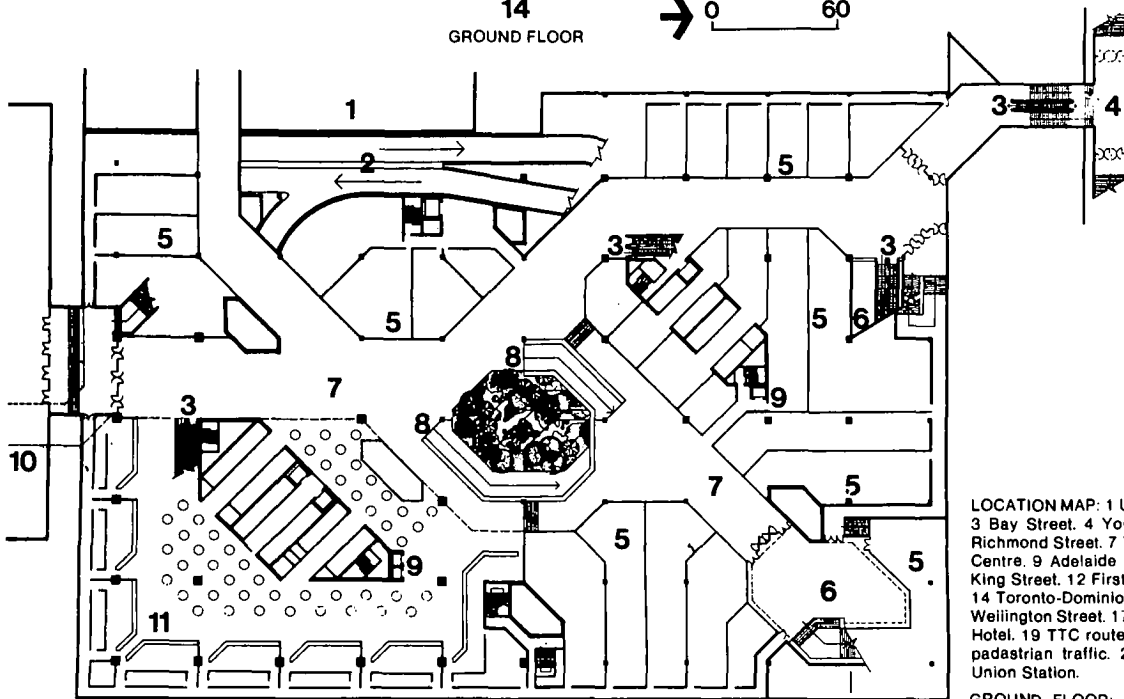

14
GROUND FLOOR → 0 60

LOCATION MAP

UPPER CONCOURSE

LOCATION MAP: 1 University Avenue. 2 Queen Street. 3 Bay Street. 4 Yonge Street. 5 Sheraton Centre. 6 Richmond Street. 7 York Street. 8 Richmond-Adelaide Centre. 9 Adelaide Street. 10 Lord Simcoe Hotel. 11 King Street. 12 First Canadian Plaza. 13 York Centre. 14 Toronto-Dominion Centre. 15 Commerce Court. 16 Wellington Street. 17 Royal Bank Plaza. 18 Royal York Hotel. 19 TTC route. 20 Front Street. 21 below-grade pedestrian traffic. 22 surface pedestrian traffic. 23 Union Station.

GROUND FLOOR: 1 to Royal York Hotel. 2 Piper Street. 3 ramps to parking. 4 safe deposit, vault, tellers. 5 escalators. 6 office lobby. 7 Wellington Street. 8 Front Street. 9 washrooms. 10 open. 11 personal banking. 12 elevators. 13 shuttle elevators. 14 Bay Street.

UPPER CONCOURSE: 1 Royal York Hotel. 2 ramps to parking. 3 escalators. 4 Toronto-Dominion Centre. 5 retail. 6 open. 7 concourse. 8 pedestrian ramps up and down. 9 shuttle elevators. 10 pedestrian link to Union Station. 11 restaurants.

LOWER CONCOURSE: 1 ramps to parking. 2 staff cafeteria and kitchen. 3 storage. 4 shipping and receiving. 5 restaurant. 6 washroom. 7 open to above. 8 escalators. 9 stationery. 10 ramp to upper concourse. 11 concourse. 12 shuttle elevators. 13 retail. 14 archives. 15 post office. 16 telephone room. 17 transformer room. 18 maintenance. 19 club. 20 foyer. 21 cinema.