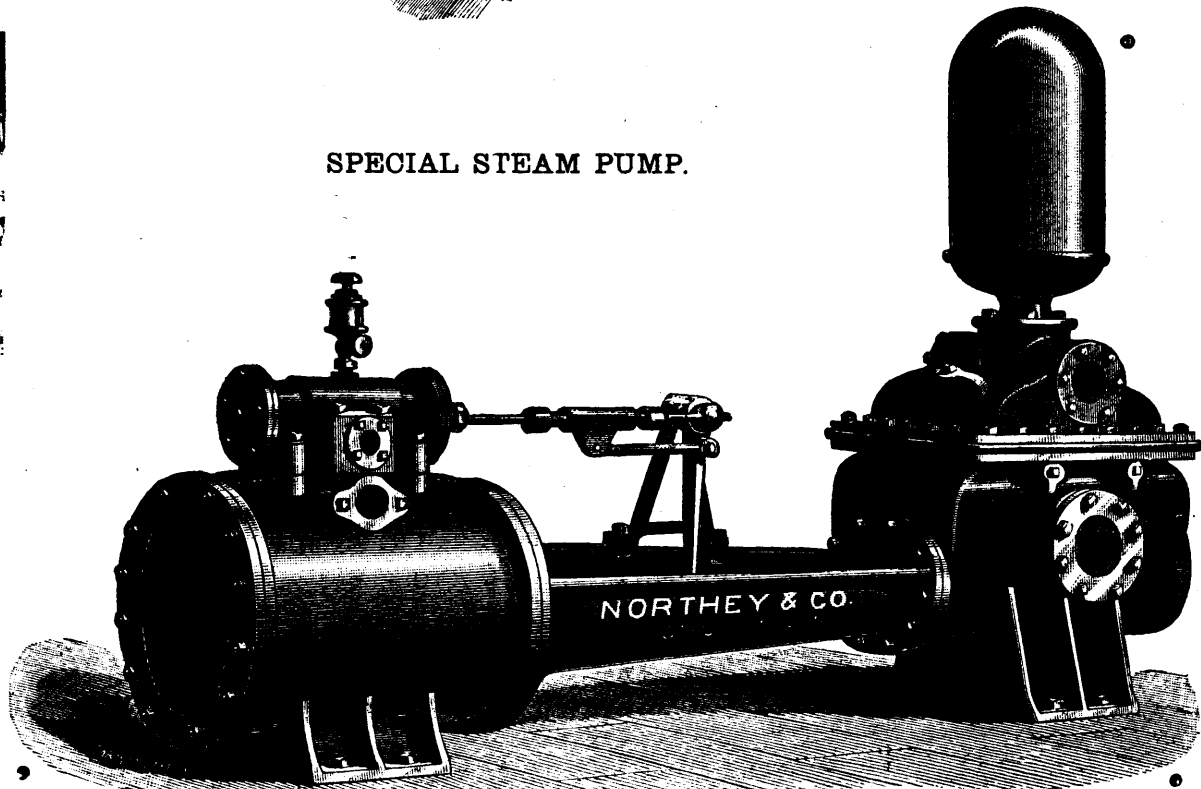

# Northey & Co's Steam Pump Works, TORONTO, ONT.

SIMPLE STEAM PUMP.  
Flat Cap Pattern.

DUPLEX STEAM PUMP.

SPECIAL STEAM PUMP.

Steam Pumps of the best and latest designs for mining purposes, Boiler Feeding, Fire Protection, and General Water Supply, etc.