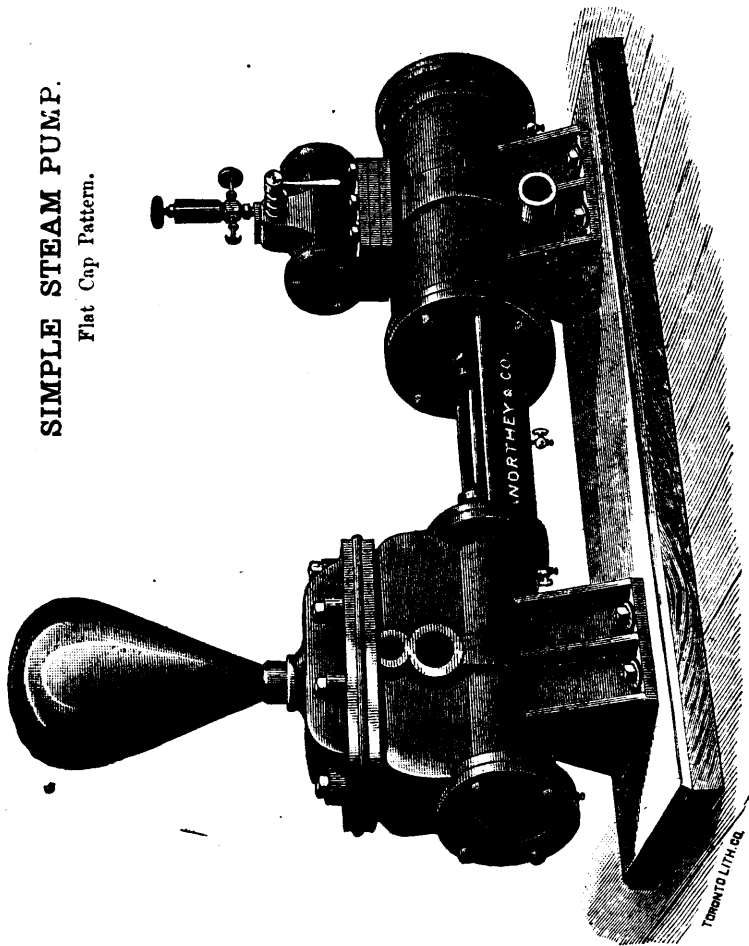

# Northey & Co's Steam Pump Works, TORONTO, ONT.

SIMPLE STEAM PUMP.  
Flat Cap Pattern.

DUPLEX STEAM PUMP.

SPECIAL STEAM PUMP.

Steam Pumps of the best and latest designs for mining purposes, Boiler Feeding, Fire Protection, and General Water Supply, etc.