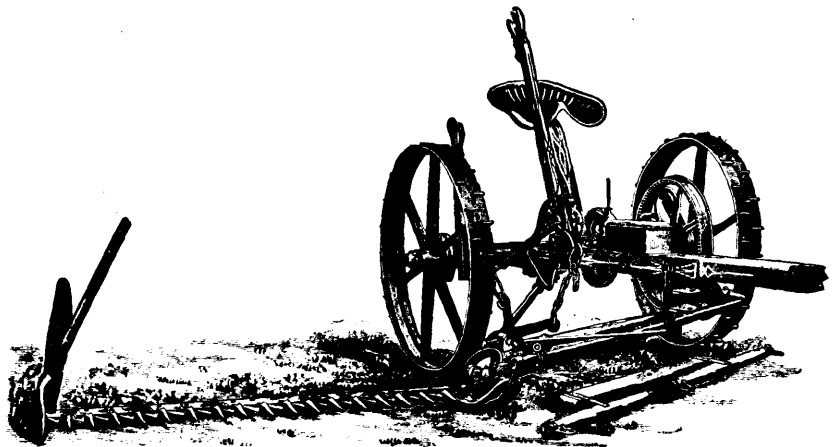

The New Frost & Wood No. 2 Binder

IS THE

Lowest, Lightest, Most Powerful, Greatest Capacity, Strongest, Most Durable, Most Comfortable and Convenient Binder to operate ever made.

EASY TO GET ON OR OFF.

Comfortable when in the seat; suitable for all purposes and places where a Binder can be used.

Binder can be shifted further forward than any other, and that without throwing weight on the horses' necks.

Frost & Wood No. 8 Mower

WITH ROLLER AND
BALL BEARINGS
SPRING FOOT LIFT

All the Very Latest
Improvements

Simplicity, Strength, Durability
Economy, Comfort,
Hay Saved and Money Made.

Width of Cut: 4½, 5 and 6 feet.
The only mower that DOES what other mowers claim to do.

Frost and Wood Windsor Disc IS THE BEST.