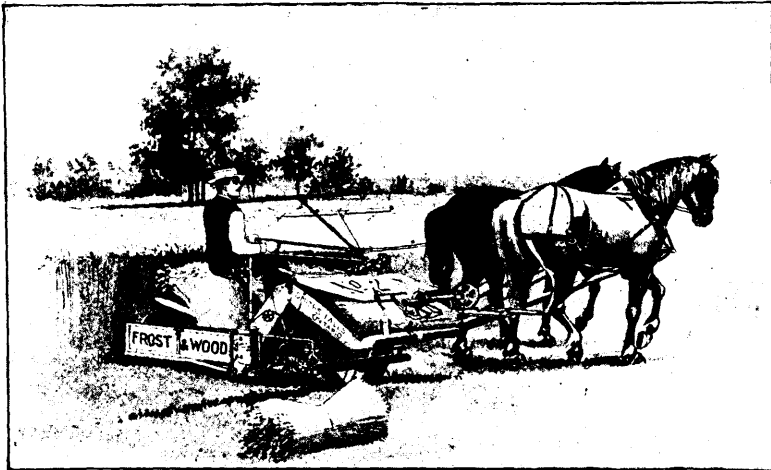

THE Frost & Wood Company

LIMITED.

Does quality count with you? If so, we can interest you. If you want the machines that have made the **best record this season**, we can supply you.

The Little Machine that Cuts the Big Stuff.
No Binder ever was Made that will do Better Work or More of it.

The New Frost & Wood No. 2 Binder

IS THE

Lowest, Lightest, Most Powerful, Greatest Capacity, Strongest, Most Durable, Most Comfortable and Convenient Binder to operate ever made.

EASY TO GET ON OR OFF.

Comfortable when in the seat; suitable for all purposes and places where a Binder can be used.

Binder can be shifted further forward than any other, and that without throwing weight on the horses' necks.

Frost & Wood No. 8 Mower

WITH ROLLER AND
BALL BEARINGS
SPRING FOOT LIFT

All the Very Latest
Improvements

Simplicity, Strength, Durability
Economy, Comfort,
Hay Saved and Money Made.

Width of Cut: 4½, 5 and 6 feet.
The only mower that DOES what other mowers claim to do.

Frost and Wood Windsor Disc IS THE BEST.