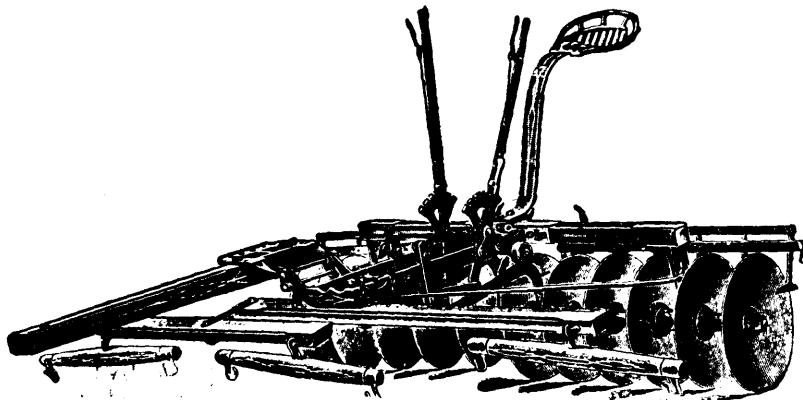

The New Frost & Wood No. 2 Binder

IS THE

Lowest, Lightest, Most Powerful, Greatest Capacity, Strongest, Most Durable, Most Comfortable and Convenient Binder to operate ever made.

EASY TO GET ON OR OFF.

Comfortable when in the seat; suitable for all purposes and places where a Binder can be used.

Binder can be shifted further forward than any other, and that without throwing weight on the horses' necks.

Frost & Wood No. 8 Mower

WITH ROLLER AND
BALL BEARINGS
SPRING FOOT LIFT

All the Very Latest
Improvements

Simplicity, Strength, Durability
Economy, Comfort,
Hay Saved and Money Made.

Width of Cut: 4½, 5 and 6 feet.
The only mower that DOES what other mowers claim to do.

Frost and Wood Windsor Disc IS THE BEST.