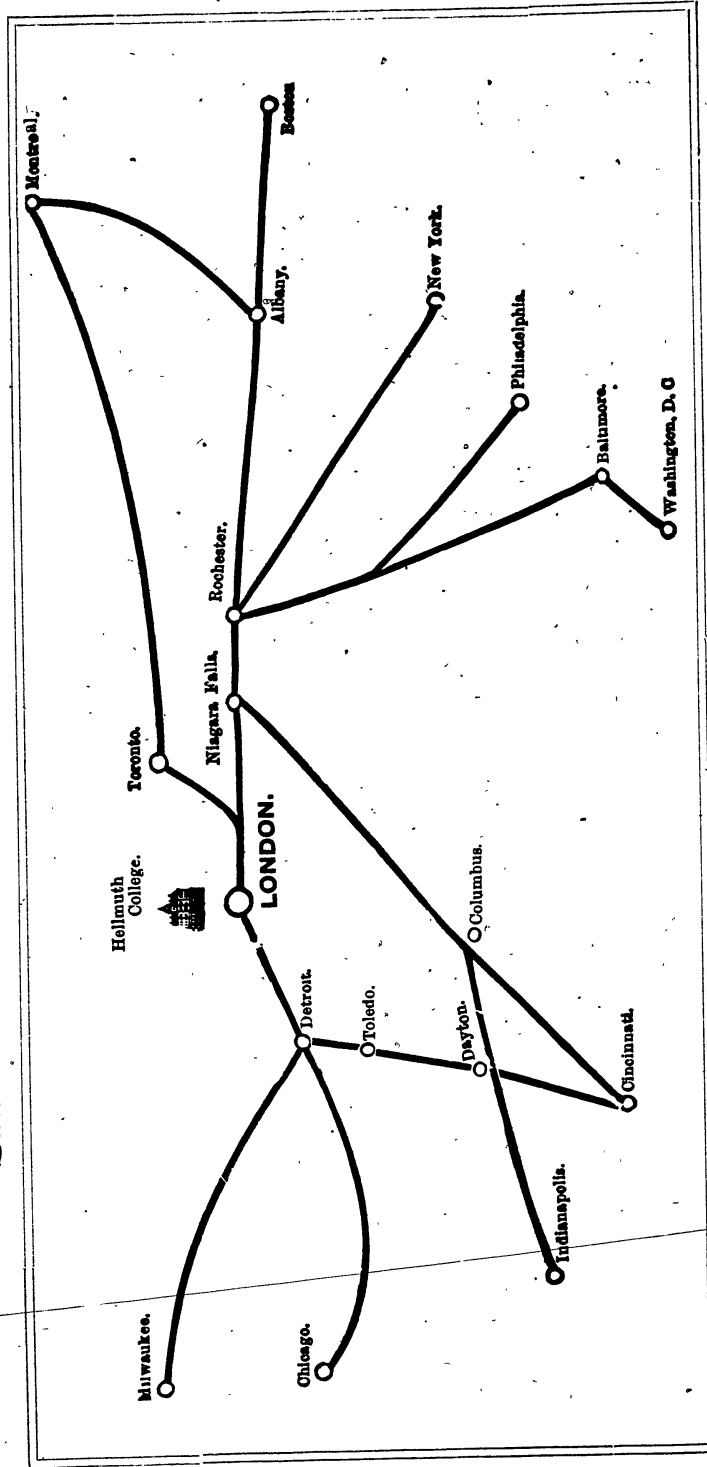

RAILWAY * MAP

— SHOWING —

SITUATION OF LONDON, ONT., CANADA.

The Grand Trunk, Michigan Central, and Canadian Pacific Railways
run to London.

CAB FARE:—From London Railway Stations to College, \$1.00 per Cab, accommodating four persons.