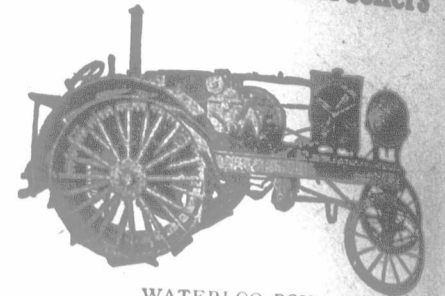

ARSENATE OF LEAD
CAL-ARSENATE
POISON BORDO DUST

John Cowan Chemical Co. Limited
7 Dalhousie Street, Montreal

Shinn-Flat

Lightning Rods

Are scientifically the nearest approach to absolute protection that has ever been devised. Their form gives them 36% greater electrical carrying capacity than old style round cable of the same weight and number of strands—putting them in a class by themselves and making them much easier to sell. There is no competition for Shinn-Flat.

WATERLOO BOY
The Simplest, most Accessible, most Powerful 3-plov Tractor on the market. Suitable for hauling 3 plows, Threshing, Silo Filling and General Farm Work.

Individual Farmers' Threshers, suitable size to be driven by small Tractors and Gasoline Engines. Do your own Threshing. Keep your farm clean and save expense. Write for free catalogue, prices and any information wanted.