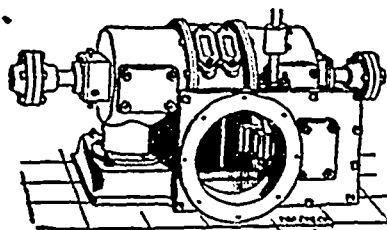

Horizontal Type.

"LITTLE GIANT"
TURBINE
....FOR ALL PURPOSES....

HORIZONTAL AND VERTICAL
BUILT IN 44 SIZES.

We guarantee a higher percentage of power from
water used than any other wheel on the market.

Water Wheel Governors, Machine Dressed Gearing, Pulleys, Shafting and Bearings.
Catalogue and Gear List mailed on application. Correspondence Solicited.

J. C. WILSON & CO., - - GLENORA, ONT.

When writing to Advertisers kindly mention THE CANADIAN MANUFACTURER.