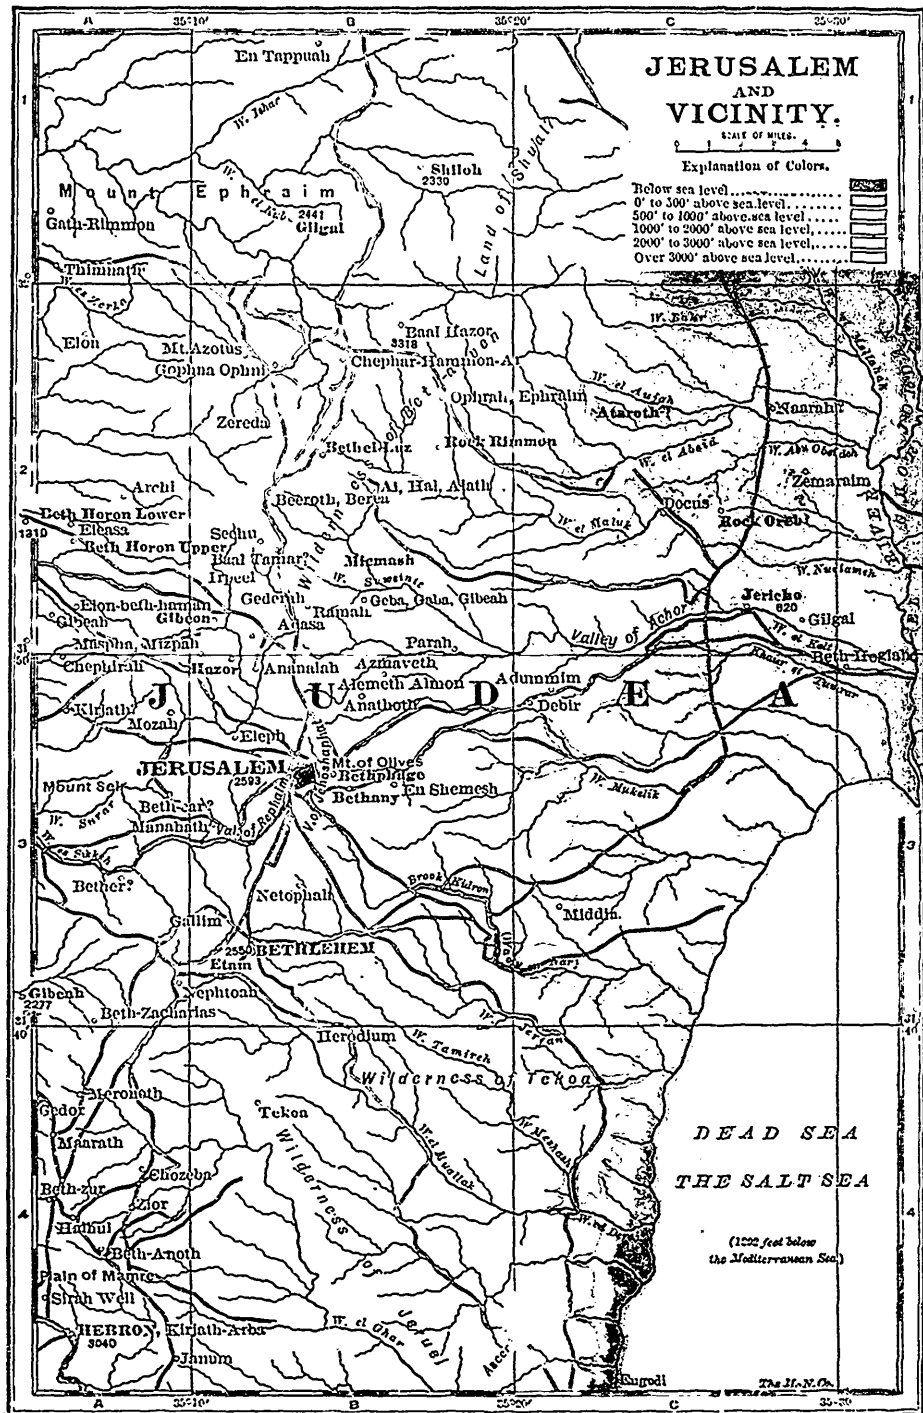

# JERUSALEM AND VICINITY.

SCALE OF MILES.

Explanation of Colors.

Below sea level	.....
0' to 500' above sea level	.....
500' to 1000' above sea level	.....
1000' to 2000' above sea level	.....
2000' to 3000' above sea level	.....
Over 3000' above sea level	.....

DEAD SEA  
THE SALT SEA

(1200 feet below  
the Mediterranean Sea.)

The H. N. Co.