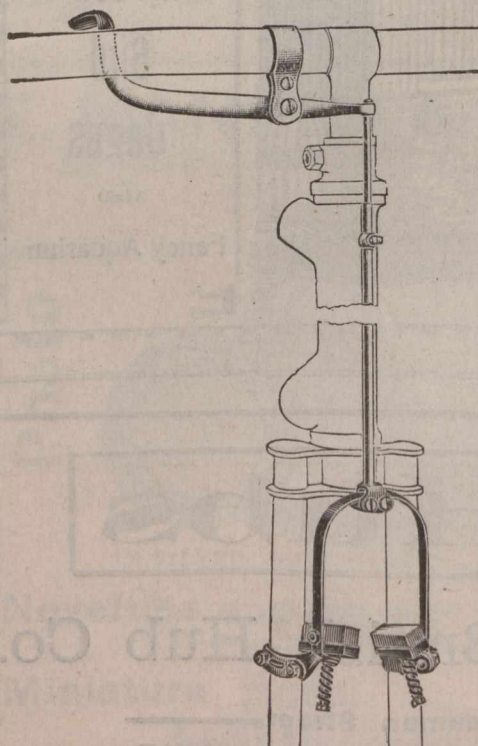

F. T. HARROP & CO.

Stampers,
Piercers and
Manufacturers of "The
Manx" and
Other Rim
Brakes,
Spindles,
Ball Head
Clips,
Pins
Cups and
Cons etc.

MANX WORKS, LEGGE ST,
BIRMINGHAM, Eng.