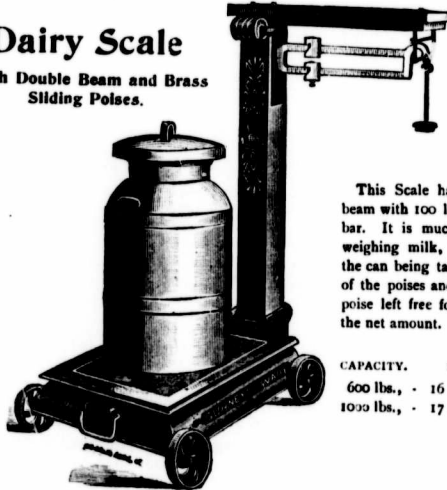

Dairy Scale

With Double Beam and Brass Sliding Poises.

This Scale has a double beam with 100 lbs. on each bar. It is much used for weighing milk, the tare of the can being taken by one of the poises and the other poise left free for weighing the net amount.