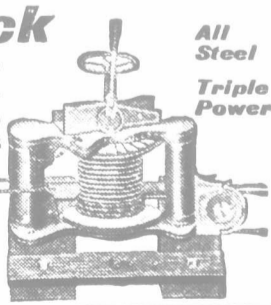

HERCULES Stump Puller

HERCULES MFG. CO., 1196-23rd St. Centerville, Iowa

From Michigan

A FARMER'S GARDEN

Helps his wife to plan her table in busy times. Saves work and worry, saves buying so much meat, gives better satisfaction to the help. A good garden will be almost impossible in your busy life without proper tools. They cost little and save much hard work.

IRON AGE Wheel Hoes and Drills

will sow, cultivate, ridge, furrow, etc., better than you can with old-fashioned tools and ten times quicker. A woman, boy or girl can do it. Can plant closer and work these hard tools while the horses rest. 38 combinations from which to choose at $3 to $14.

One combined tool will do all of the work. Ask your dealer to show them and write us for booklet, "Gardening with Modern Tools" FREE.

BATEMAN-WILKINSON CO., LIMITED
412 Symington Ave., Toronto, Can.

PATENTS TRADE MARKS and DESIGNS

PROCURED IN ALL COUNTRIES
Special attention given to Patent Litigation.
Pamphlet sent free on application.

Ridout & Maybee
CROWN LIFE BUILDING, TORONTO, ONT.