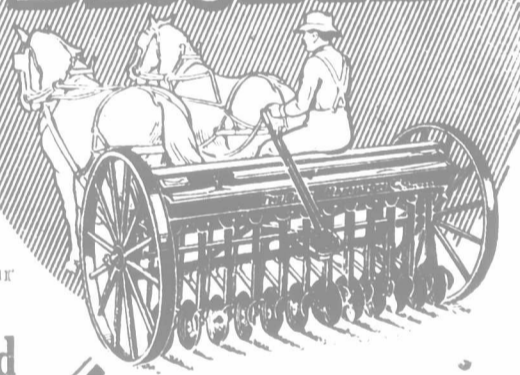

LEADER Disc Drill

Sold by all John Deere Plow Co. dealers

Simonds Crescent Ground Cross-Cut Saws

This saw will cut 10% more timber, same time and labor being used, than any other brand of Cross-Cut Saw made. This guarantee has stood for thirty years.

There are two reasons for the superiority of the Simonds Saw, grinding and steel.

A saw that does not land in the kerf cuts easy; a saw that binds is a bother. Careful grinding insures saws ground so that the teeth are all of even thickness, and about the length of the saw and the blade tapered for clearance in the kerf. Clearer, consistent with a strength of blade which enables the saw to cut easily as well as pull the saw. Crescent grinding is an exclusive Simonds feature on Simonds Crescent Cross-Cut Saws.

SIMONDS CANADA SAW COMPANY, LIMITED, MONTREAL, QUE.; Vancouver, B.C. St. John, N.B.

Sweet, Fresh Silage down to the last forkful. THE-HYLO-SILO

Is perfectly air-tight. No frozen or spoiled ensilage around the walls. Convenient and perfect sliding doors that you can open without hammer or wrench. Made of guaranteed long leaf yellow pine. Built to last a lifetime. Stands rigid when empty. You may pay more for it, but you can't get a better silo.

Write for prices and catalogue
GILSON MFG. CO.
4509 York Road, Guelph, Can

Pull Big Stumps Quick and Easy $1280 from 40 acres the first year stumps are out.

Pulls an acre a day. It doubles land values. Enables you to grow crops instead of paying taxes on land that yields nothing.