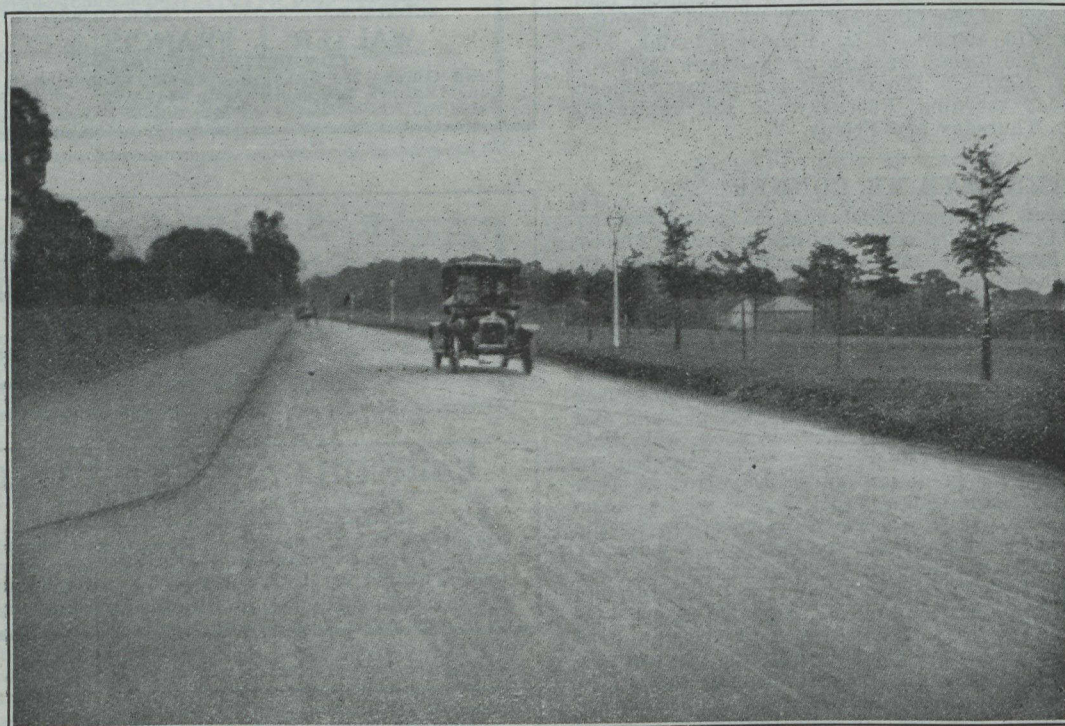

“The Premier Road Dressing & Binder”

Fluxphalte

“FLUXPHALTE” is a heavy road oil containing 80% of solid pure bitumen combined with sufficient liquid to bring it to a proper consistency for road dressing. It is absolutely free from greasy oils.

“FLUXPHALTE” remains a part of the road— it doesn’t flake or blow away. It builds up a true asphaltic surface that outwears a number of applications of inferior products.

“FLUXPHALTE” is spread on roads by our special “FLAPPER” Machine or Pressure Wagons which are highly efficient. The “FLAPPER” machine is loaned to municipalities using our product.