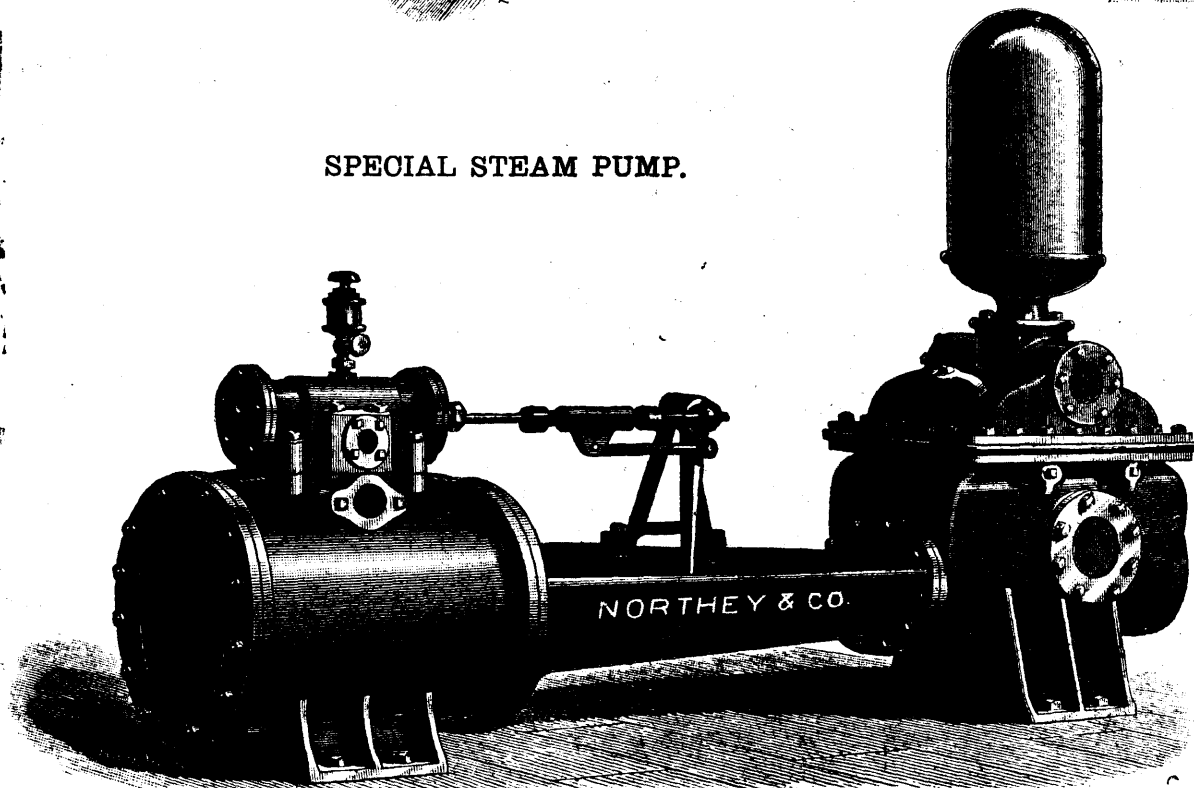

Northey & Co's Steam Pump Works, TORONTO, ONT.

SIMPLE STEAM PUMP.
Flat Cap Pattern.

DUPLIX STEAM PUMP.

SPECIAL STEAM PUMP.

Steam Pumps of the best and latest designs for mining purposes, Boiler Feeding, Fire Protection, and General Water Supply, etc.