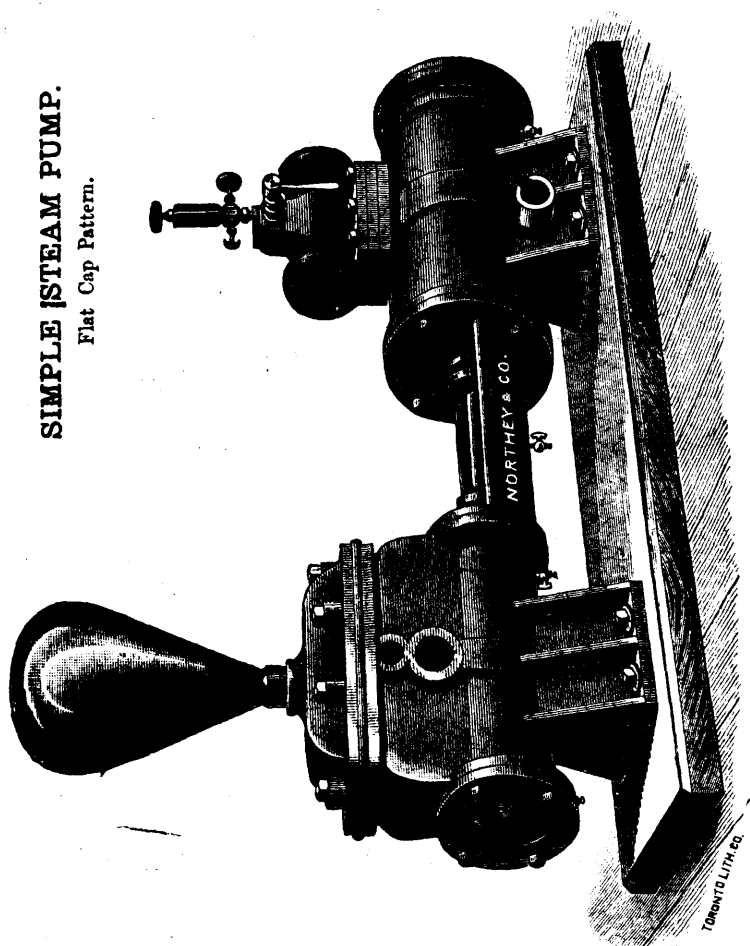

Northey & Co's Steam Pump Works, TORONTO, ONT.

SIMPLE STEAM PUMP.
Flat Cap Pattern.

DUPLIX STEAM PUMP.

SPECIAL STEAM PUMP.

Steam Pumps of the best and latest designs for mining purposes, Boiler Feeding, Fire Protection, and General Water Supply, etc.