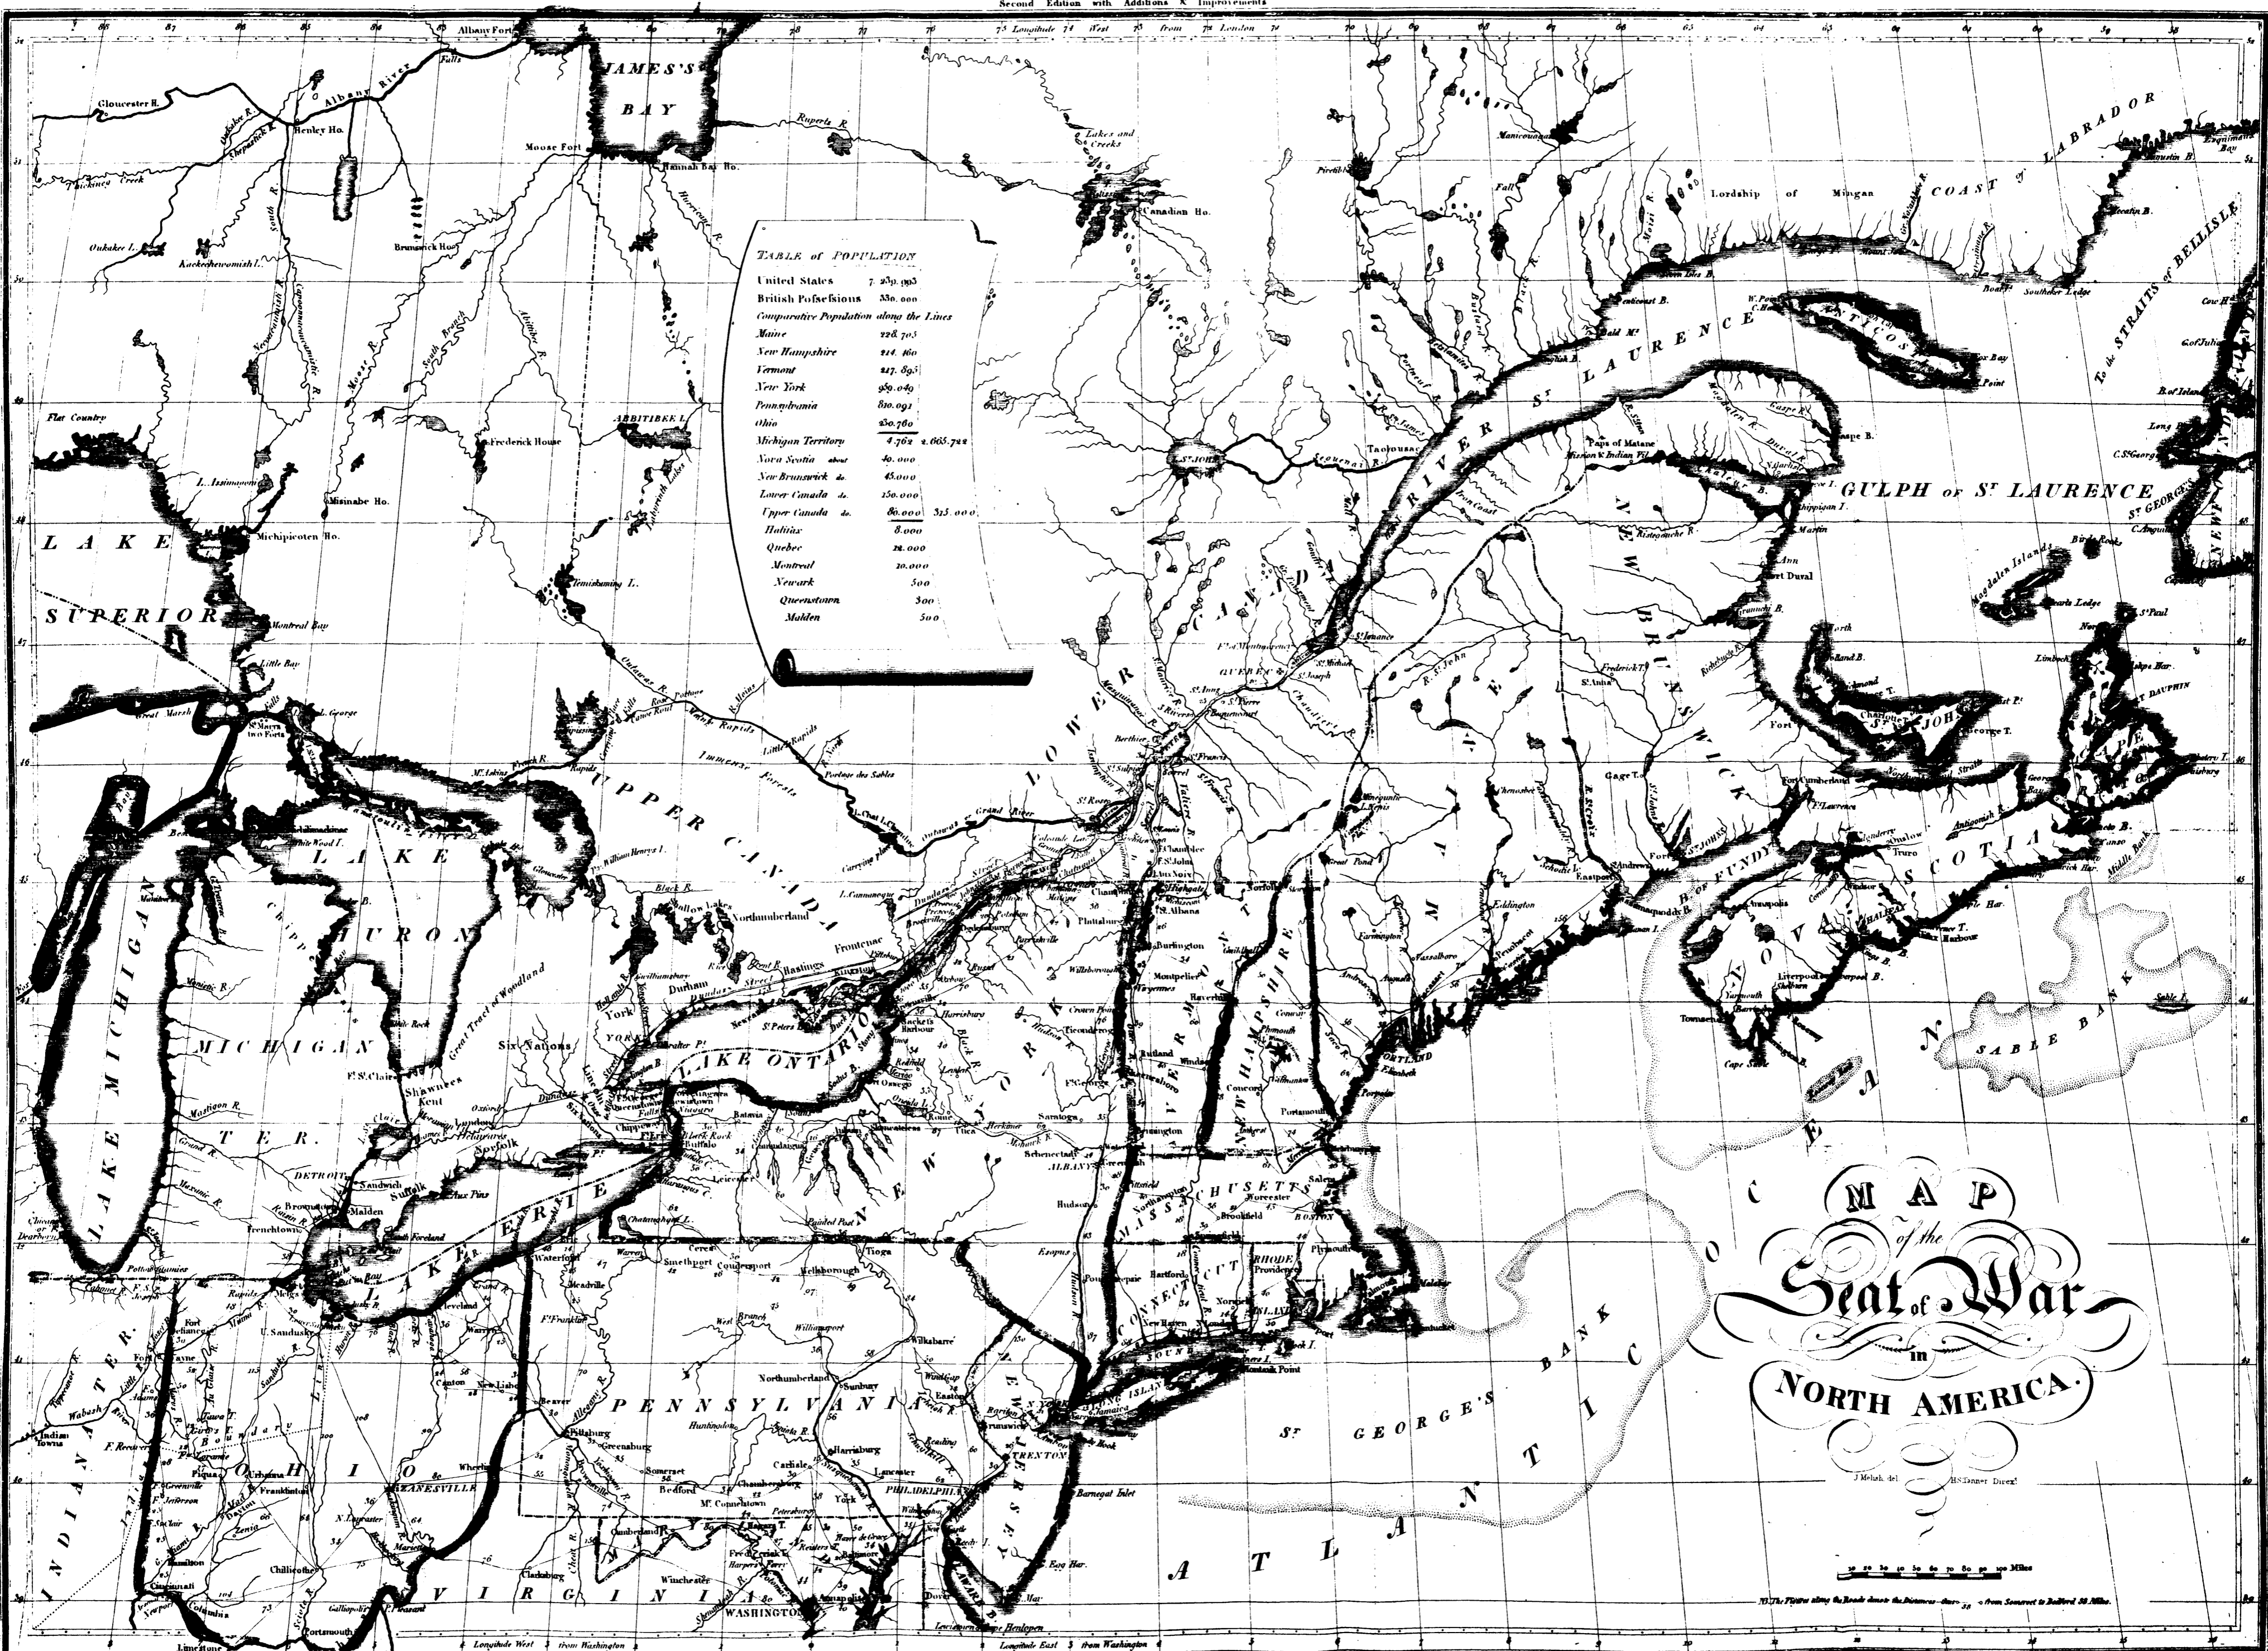

TABLE OF POPULATION

United States	7,239,903
British Possessions	530,000
Comparative Population along the Lines	
Maine	228,703
New Hampshire	214,460
Vermont	217,695
New York	2,590,049
Pennsylvania	2,100,091
Ohio	2,200,760
Michigan Territory	4,762,265,792
Nova Scotia	about 40,000
New Brunswick	45,000
Lower Canada	250,000
Upper Canada	200,000
Antigua	8,000
Quebec	28,000
Montreal	20,000
Newark	500
Quebec	500
Malden	500

MAP
of the
Seat of War
in
NORTH AMERICA.

Scale in Miles: 0 10 20 30 40 50 60 70 80 90 100